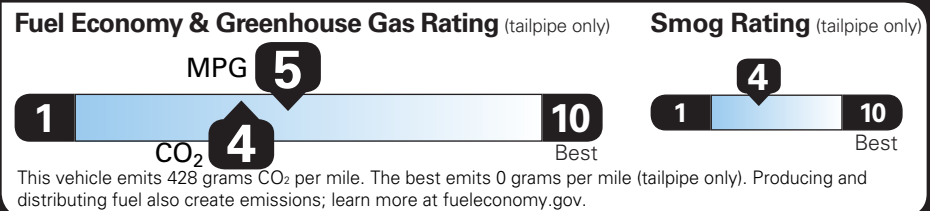

- CASE
- Z71 BADGING
- MULTI-FLEX TAILGATE 445.00
- ALL-TERRAIN TIRES 400.00
- ALL-WEATHER FLOOR LINERS (DEALER INSTALLED) 295.00
- BLACK MOLDED SPLASH GUARDS (DEALER INSTALLED) 275.00
- GVWR: 7,200 LBS. (3,266 KG) INC.
- REAR AXLE: 3.23 RATIO INC.
- CONVENIENCE PACKAGE INC.
- ALL STAR EDITION INC.

TOTAL OPTIONS	$13,055.00
TOTAL VEHICLE & OPTIONS	$67,755.00
DESTINATION CHARGE	2,795.00
TOTAL BEFORE SAVINGS	$70,550.00
RST ALL STAR PREMIUM PACKAGE DISCOUNT	-750.00

TOTAL VEHICLE PRICE* $69,800.00

EPA DOT Fuel Economy and Environment

Diesel Vehicle

SILVERADO 4WD

Fuel Economy

24 MPG combined city/hwy

22 MPG city

26 MPG highway

4.2 gallons per 100 miles

You spend $2,750 more in fuel costs over 5 years compared to the average new vehicle.

Standard pickup trucks range from 12 to 87 MPG. The best vehicle rates 146 MPGe.

Annual fuel cost $2,250

Actual results will vary for many reasons, including driving conditions and how you drive and maintain your vehicle. The average new vehicle gets 29 MPG and costs $8,500 to fuel over 5 years. Cost estimates are based on 15,000 miles per year at $3.60 per gallon. MPGe is miles per gasoline gallon equivalent. Vehicle emissions are a significant cause of climate change and smog.

fuel economy.gov
Calculate personalized estimates and compare vehicles

GOVERNMENT 5-STAR SAFETY RATINGS

Overall Vehicle Score ★★★★★
Based on the combined ratings of frontal, side and rollover. Should ONLY be compared to other vehicles of similar size and weight.

Frontal Crash ★★★★★
Based on the risk of injury in a frontal impact. Should ONLY be compared to other vehicles of similar size and weight.

Driver Passenger ★★★★★

Side Crash ★★★★★
Based on the risk of injury in a side impact.

Front seat Rear seat ★★★★★

Rollover ★★★★★
Based on the risk of rollover in a single-vehicle crash.

Star ratings range from 1 to 5 stars (★★★★★) with 5 being the highest. Source: National Highway Traffic Safety Administration (NHTSA) www.safercar.gov or 1-888-327-4236

PARTS CONTENT INFORMATION

FOR VEHICLES IN THIS CARLINE:
U.S./CANADIAN PARTS CONTENT: 38%
MAJOR SOURCES OF FOREIGN PARTS CONTENT: MEXICO 36%

NOTE: PARTS CONTENT DOES NOT INCLUDE FINAL ASSEMBLY, DISTRIBUTION, OR OTHER NON-PARTS COSTS.

FOR THIS VEHICLE:
FINAL ASSEMBLY POINT: SILAO, GJ MEXICO
COUNTRY OF ORIGIN: ENGINE: UNITED STATES
TRANSMISSION: UNITED STATES

This label has been applied pursuant to Federal law - Do not remove prior to delivery to the ultimate purchaser. *Includes Manufacturer's Recommended Pre-Delivery Service. Does not include dealer installed options and accessories not listed above, local taxes or license fees.

© 2009 General Motors LLC
GMLBL_PROD_0044 - 11/01/2025

ORDER NO FZZKBT SALES CODE E
SALES MODEL CODE CK10543
DEALER NO 25167
FINAL ASSEMBLY: SILAO, GJ MEXICO

VIN 3GCUKEE81TG405307 REISSUE

DEALER TO WHOM DELIVERED
LEO CHEVROLET
4105 W 96TH ST
INDIANAPOLIS, IN 46268-1112

Better drives start with OnStar®
Activate today

Learn more at onstar.com, or scan the QR code
onstar.com/privacy