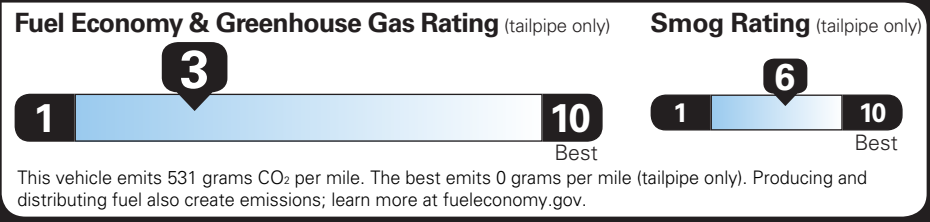

8 YEARS ONSTAR BASICS

- SEE ONSTAR.COM FOR TERMS
- USB PORTS
- DRIVER INFORMATION CENTER
- REMOTE KEYLESS ENTRY
- PUSH BUTTON START
- REAR SEAT REMINDER

INTERIOR

- AIR CONDITIONING
- POWER WINDOWS
- POWER DOOR LOCKS
- FRONT 40/20/40 BENCH SEATS W/ ARMREST & UNDERSEAT STORAGE
- REAR 60/40 FOLDING BENCH SEAT

EXTERIOR

- CORNERSTEP REAR BUMPER
- LOCKING TAILGATE
- FRONT RECOVERY HOOKS

MANUFACTURER'S SUGGESTED RETAIL PRICE

STANDARD VEHICLE PRICE $46,300.00

OPTIONS & PRICING

OPTIONS INSTALLED BY THE MANUFACTURER (MAY REPLACE STANDARD EQUIPMENT SHOWN)

ENGINE: 5.3L ECOTEC3 V8 WITH DYNAMIC FUEL MANAGEMENT	1,595.00
KEY EQUIPMENT, TWO ADDITIONAL KEYS FOR SINGLE KEY SYSTEM	45.00
GVWR: 7,100 LBS. (3,221 KG)	INC.
REAR AXLE: 3.23 RATIO	INC.
17" PAINTED STEEL WHEELS	INC.

TOTAL OPTIONS	$1,640.00
TOTAL VEHICLE & OPTIONS	$47,940.00
DESTINATION CHARGE	2,795.00

TOTAL VEHICLE PRICE* $50,735.00

EPA DOT Fuel Economy and Environment

Gasoline Vehicle

SILVERADO 4WD

Fuel Economy

17 MPG combined city/hwy

15 MPG city

19 MPG highway

5.9 gallons per 100 miles

Standard pickup trucks range from 12 to 87 MPG. The best vehicle rates 146 MPGe.

You spend $6,000 more in fuel costs over 5 years compared to the average new vehicle.

G B W

Annual fuel cost $2,900

Actual results will vary for many reasons, including driving conditions and how you drive and maintain your vehicle. The average new vehicle gets 29 MPG and costs $8,500 to fuel over 5 years. Cost estimates are based on 15,000 miles per year at $3.30 per gallon. MPGe is miles per gasoline gallon equivalent. Vehicle emissions are a significant cause of climate change and smog.

fuelconomy.gov
Calculate personalized estimates and compare vehicles

GOVERNMENT 5-STAR SAFETY RATINGS

Overall Vehicle Score ★★★★★
Based on the combined ratings of frontal, side and rollover. Should ONLY be compared to other vehicles of similar size and weight.

Frontal Crash ★★★★★
Based on the risk of injury in a frontal impact. Should ONLY be compared to other vehicles of similar size and weight.

Side Crash ★★★★★
Based on the risk of injury in a side impact.

Rollover ★★★★★
Based on the risk of rollover in a single-vehicle crash.

Star ratings range from 1 to 5 stars (★★★★★) with 5 being the highest.
Source: National Highway Traffic Safety Administration (NHTSA)
www.safercar.gov or 1-888-327-4236

PARTS CONTENT INFORMATION

FOR VEHICLES IN THIS CARLINE:
U.S./CANADIAN PARTS CONTENT: 38%
MAJOR SOURCES OF FOREIGN PARTS CONTENT: MEXICO 36%

NOTE: PARTS CONTENT DOES NOT INCLUDE FINAL ASSEMBLY, DISTRIBUTION, OR OTHER NON-PARTS COSTS.

FOR THIS VEHICLE:
FINAL ASSEMBLY POINT: SILAO, GJ MEXICO
COUNTRY OF ORIGIN: ENGINE: UNITED STATES TRANSMISSION: UNITED STATES

This label has been applied pursuant to Federal law - Do not remove prior to delivery to the ultimate purchaser. *Includes Manufacturer's Recommended Pre-Delivery Service. Does not include dealer installed options and accessories not listed above, local taxes or license fees.

© 2009 General Motors LLC
GMLBL_PROD_0044 - 11/01/2025

ORDER NO FXZK9J SALES CODE C
SALES MODEL CODE CK10743
DEALER NO 25033
FINAL ASSEMBLY: SILAO, GJ MEXICO

VIN 3GCUKAED1TG373674 REISSUE

DEALER TO WHOM DELIVERED
BACHMAN AUTO GROUP, INC.
9650 BLUEGRASS PKWY
LOUISVILLE, KY 40299-1902

Better drives start with OnStar®
Activate today

Learn more at onstar.com, or scan the QR code
onstar.com/privacy