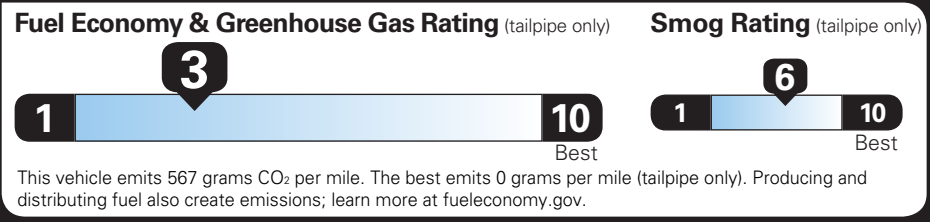

EPA DOT Fuel Economy and Environment

Gasoline Vehicle

SILVERADO 4WD MUD TERRAIN TIRE

Fuel Economy

16 MPG combined city/hwy

14 MPG city

18 MPG highway

6.2 gallons per 100 miles

You spend **$9,000** more in fuel costs over 5 years compared to the average new vehicle.

Annual fuel cost **$3,400**