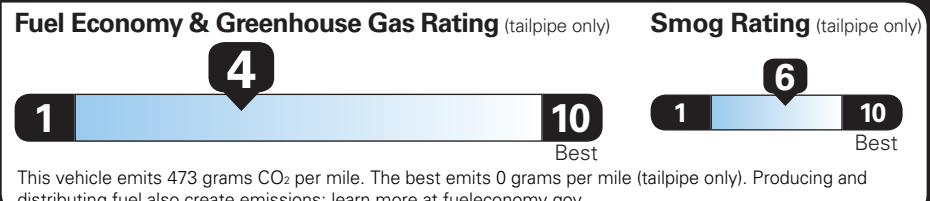

EPA DOT Fuel Economy and Environment

Gasoline Vehicle

SILVERADO 4WD

Fuel Economy

19 MPG combined city/hwy
17 MPG city
21 MPG highway

5.3 gallons per 100 miles

You spend $4,500 more in fuel costs over 5 years compared to the average new vehicle.

Annual fuel cost $2,600