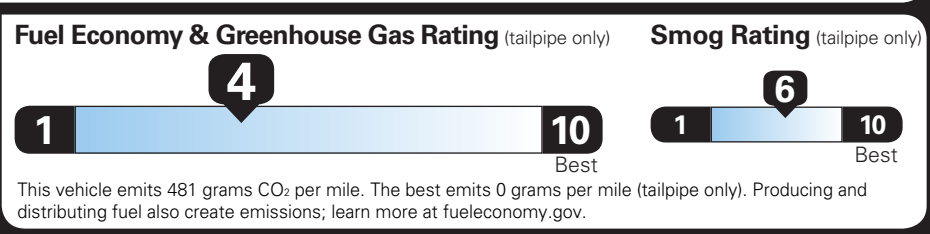

EPA DOT Fuel Economy and Environment

Gasoline Vehicle

SILVERADO 4WD

Fuel Economy

18 MPG
combined city/hwy

17 MPG
city

20 MPG
highway

5.6 gallons per 100 miles

You spend $5,000 more in fuel costs over 5 years compared to the average new vehicle.

Standard pickup trucks range from 12 to 87 MPG. The best vehicle rates 140 MPGe.

Annual fuel cost $2,900