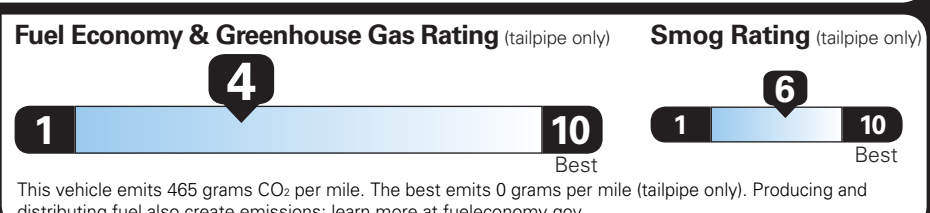

TOTAL VEHICLE PRICE* \$45,415.00

EPA DOT Fuel Economy and Environment

Gasoline Vehicle

SILVERADO 2WD

Fuel Economy

20 MPG combined city/hwy

18 MPG city

21 MPG highway

5.0 gallons per 100 miles

You spend \$4,000 more in fuel costs over 5 years compared to the average new vehicle.

Standard pickup trucks range from 12 to 87 MPG. The best vehicle rates 146 MPGe.

Annual fuel cost \$2,500