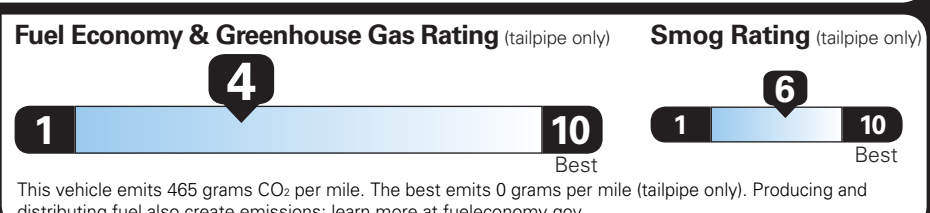

EPA DOT Fuel Economy and Environment

Gasoline Vehicle

SILVERADO 2WD

Fuel Economy

20 MPG combined city/hwy

18 MPG city

21 MPG highway

5.0 gallons per 100 miles

You spend \$4,000 more in fuel costs over 5 years compared to the average new vehicle.

Standard pickup trucks range from 12 to 87 MPG. The best vehicle rates 146 MPGe.

Annual fuel cost \$2,500

Actual results will vary for many reasons, including driving conditions and how you drive and maintain your vehicle. The average new vehicle gets 29 MPG and costs \$8,500 to fuel over 5 years. Cost estimates are based on 15,000 miles per year at \$3.30 per gallon. MPGe is miles per gasoline gallon equivalent. Vehicle emissions are a significant cause of climate change and smog.