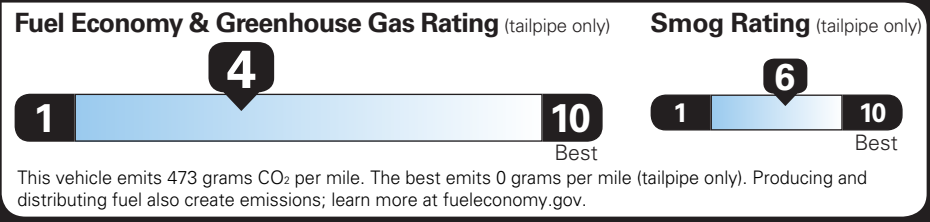

CONNECTIVITY & TECHNOLOGY

1. CHEVROLET INFOTAINMENT 3 7" DIAG COLOR TOUCHSCREEN
2. ADDITIONAL FEATURES FOR COMPATIBLE PHONES INCLUDE: BLUETOOTH AUDIO STREAMING VOICE COMMAND PASSTHROUGH TO PHONE, WIRELESS ANDROID

AUTO & APPLE CARPLAY CAPABLE

1. 8 YEARS ONSTAR BASICS
2. SEE ONSTAR.COM FOR TERMS
3. DRIVER INFORMATION CENTER
   - REMOTE KEYLESS ENTRY
   - PUSH BUTTON START

INTERIOR

- AIR CONDITIONING
- FRONT 40/20/40 BENCH SEATS W/ ARMREST & UNDERSEAT STORAGE

EXTERIOR

- CORNERSTEP REAR BUMPER
- LOCKING TAILGATE
- FRONT RECOVERY HOOKS

MANUFACTURER'S SUGGESTED RETAIL PRICE

STANDARD VEHICLE PRICE $41,700.00

OPTIONS & PRICING

OPTIONS INSTALLED BY THE MANUFACTURER (MAY REPLACE STANDARD EQUIPMENT SHOWN)

TRAILERING PACKAGE	425.00
GVWR: 6,900 LBS. (3,130 KG)	INC.
REAR AXLE: 3.42 RATIO	INC.
17" PAINTED STEEL WHEELS	INC.

TOTAL OPTIONS	$425.00
TOTAL VEHICLE & OPTIONS	$42,125.00
DESTINATION CHARGE	2,795.00
TOTAL BEFORE SAVINGS	$44,920.00
TURBOMAX ENGINE CREDIT	-1,350.00

TOTAL VEHICLE PRICE* $43,570.00

EPA DOT Fuel Economy and Environment

Gasoline Vehicle

SILVERADO 4WD

Fuel Economy

19 MPG combined city/hwy

17 MPG city

21 MPG highway

5.3 gallons per 100 miles

Standard pickup trucks range from 12 to 87 MPG. The best vehicle rates 146 MPGe.

You spend $4,500 more in fuel costs over 5 years compared to the average new vehicle.

G C 7

Annual fuel cost $2,600

Actual results will vary for many reasons, including driving conditions and how you drive and maintain your vehicle. The average new vehicle gets 29 MPG and costs $8,500 to fuel over 5 years. Cost estimates are based on 15,000 miles per year at $3.30 per gallon. MPGe is miles per gasoline gallon equivalent. Vehicle emissions are a significant cause of climate change and smog.

fuel economy.gov
Calculate personalized estimates and compare vehicles

GOVERNMENT 5-STAR SAFETY RATINGS

Overall Vehicle Score ★★★★★
Based on the combined ratings of frontal, side and rollover. Should ONLY be compared to other vehicles of similar size and weight.

Frontal Crash ★★★★★
Based on the risk of injury in a frontal impact. Should ONLY be compared to other vehicles of similar size and weight.

Side Crash ★★★★★
Based on the risk of injury in a side impact.

Rollover ★★★★★
Based on the risk of rollover in a single-vehicle crash.

Star ratings range from 1 to 5 stars (★★★★★) with 5 being the highest.
Source: National Highway Traffic Safety Administration (NHTSA)
www.safercar.gov or 1-888-327-4236

PARTS CONTENT INFORMATION

FOR VEHICLES IN THIS CARLINE:
U.S./CANADIAN PARTS CONTENT: 38%
MAJOR SOURCES OF FOREIGN PARTS CONTENT: MEXICO 36%

NOTE: PARTS CONTENT DOES NOT INCLUDE FINAL ASSEMBLY, DISTRIBUTION, OR OTHER NON-PARTS COSTS.

FOR THIS VEHICLE:
FINAL ASSEMBLY POINT: SILAO, GJ MEXICO
COUNTRY OF ORIGIN: ENGINE: MEXICO TRANSMISSION: UNITED STATES

This label has been applied pursuant to Federal law - Do not remove prior to delivery to the ultimate purchaser. *Includes Manufacturer's Recommended Pre-Delivery Service. Does not include dealer installed options and accessories not listed above, local taxes or license fees.

© 2009 General Motors LLC
GMLBL_PROD_0044 - 11/01/2025

ORDER NO FZJTX8 SALES CODE R
SALES MODEL CODE CK10903
DEALER NO 28132
FINAL ASSEMBLY:
SILAO, GJ MEXICO

VIN 3GCNKAEXXTG425600 REISSUE

DEALER TO WHOM DELIVERED
VALLEY CHEVROLET, INC.
46767 STATE RTE 18 W
WELLINGTON, OH 44090-9265

OnStar Better drives start with OnStar®
Activate today

Learn more at onstar.com, or scan the QR code
onstar.com/privacy