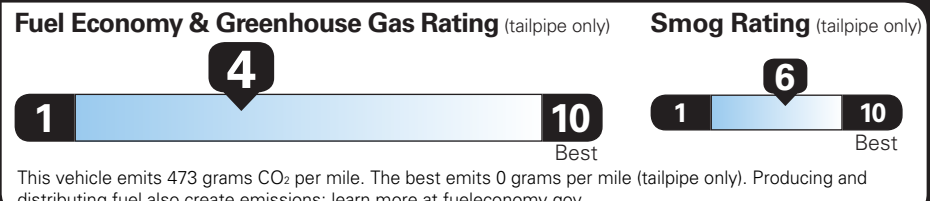

Actual results will vary for many reasons, including driving conditions and how you drive and maintain your vehicle. The average new vehicle gets 29 MPG and costs $8,500 to fuel over 5 years. Cost estimates are based on 15,000 miles per year at $3.30 per gallon. MPGe is miles per gasoline gallon equivalent. Vehicle emissions are a significant cause of climate change and smog.

fueleconomy.gov
Calculate personalized estimates and compare vehicles

GOVERNMENT 5-STAR SAFETY RATINGS

Overall Vehicle Score ★★★★★
Based on the combined ratings of frontal, side and rollover. Should ONLY be compared to other vehicles of similar size and weight.

Frontal Crash	Driver Passenger	★★★★★
Based on the risk of injury in a frontal impact. Should ONLY be compared to other vehicles of similar size and weight.		
Side Crash	Front seat Rear seat	★★★★★ Not Rated
Based on the risk of injury in a side impact.		
Rollover		★★★★★
Based on the risk of rollover in a single-vehicle crash.		

Star ratings range from 1 to 5 stars (★★★★★) with 5 being the highest.
Source: National Highway Traffic Safety Administration (NHTSA)
www.safercar.gov or 1-888-327-4236

PARTS CONTENT INFORMATION

FOR VEHICLES IN THIS CARLINE:
U.S./CANADIAN PARTS CONTENT: 38%
MAJOR SOURCES OF FOREIGN PARTS CONTENT: MEXICO 36%

NOTE: PARTS CONTENT DOES NOT INCLUDE FINAL ASSEMBLY, DISTRIBUTION, OR OTHER NON-PARTS COSTS.

FOR THIS VEHICLE:
FINAL ASSEMBLY POINT: SILAO, GJ MEXICO
COUNTRY OF ORIGIN: ENGINE: MEXICO TRANSMISSION: UNITED STATES

This label has been applied pursuant to Federal law - Do not remove prior to delivery to the ultimate purchaser. *Includes Manufacturer's Recommended Pre-Delivery Service. Does not include dealer installed options and accessories not listed above, local taxes or license fees.

© 2009 General Motors LLC
GMLBL_PROD_0044 - 11/01/2025

ORDER NO FWWS48 SALES CODE C
SALES MODEL CODE CK10703
DEALER NO 11518
FINAL ASSEMBLY:
SILAO, GJ MEXICO

VIN 3GCNKAEXTG380352 REISSUE
DEALER TO WHOM DELIVERED
D'ARCY CHEVROLET, INC.
1850 N DIVISION ST
MORRIS, IL 60450-1199

Better drives start with OnStar®
Activate today

Learn more at onstar.com, or scan the QR code
onstar.com/privacy