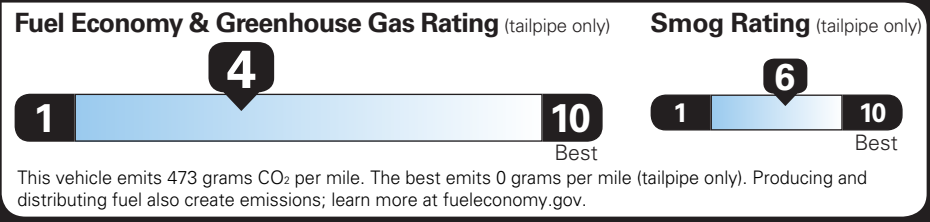

- CHEVROLET INFOTAINMENT 3 7" DIAG COLOR TOUCHSCREEN
- ADDITIONAL FEATURES FOR COMPATIBLE PHONES INCLUDE: BLUETOOTH AUDIO STREAMING VOICE COMMAND PASSTHROUGH TO PHONE, WIRELESS ANDROID

AUTO & APPLE CARPLAY CAPABLE

- 8 YEARS ONSTAR BASICS
- SEE ONSTAR.COM FOR TERMS
- DRIVER INFORMATION CENTER
- REMOTE KEYLESS ENTRY
- PUSH BUTTON START

INTERIOR

- AIR CONDITIONING
- FRONT 40/20/40 BENCH SEATS W/ ARMREST & UNDERSEAT STORAGE

EXTERIOR

- CORNERSTEP REAR BUMPER
- LOCKING TAILGATE
- FRONT RECOVERY HOOKS

MANUFACTURER'S SUGGESTED RETAIL PRICE

STANDARD VEHICLE PRICE $41,700.00

OPTIONS & PRICING

OPTIONS INSTALLED BY THE MANUFACTURER (MAY REPLACE STANDARD EQUIPMENT SHOWN)

MOBILE SERVICE PLUS	599.00
3 YEARS	
TRAILERING PACKAGE	425.00
DEEP-TINTED GLASS	200.00
GVWR: 6,900 LBS. (3,130 KG)	INC.
REAR AXLE: 3.42 RATIO	INC.
17" PAINTED STEEL WHEELS	INC.

TOTAL OPTIONS	$1,224.00
TOTAL VEHICLE & OPTIONS	$42,924.00
DESTINATION CHARGE	2,795.00
TOTAL BEFORE SAVINGS	$45,719.00
TURBOMAX ENGINE CREDIT	-1,350.00

TOTAL VEHICLE PRICE* $44,369.00

EPA DOT Fuel Economy and Environment

Gasoline Vehicle

SILVERADO 4WD

Fuel Economy

19 MPG combined city/hwy

17 MPG city

21 MPG highway

5.3 gallons per 100 miles

Standard pickup trucks range from 12 to 87 MPG. The best vehicle rates 146 MPGe.

You spend $4,500 more in fuel costs over 5 years compared to the average new vehicle.

G C 7

Annual fuel cost $2,600

Actual results will vary for many reasons, including driving conditions and how you drive and maintain your vehicle. The average new vehicle gets 29 MPG and costs $8,500 to fuel over 5 years. Cost estimates are based on 15,000 miles per year at $3.30 per gallon. MPGe is miles per gasoline gallon equivalent. Vehicle emissions are a significant cause of climate change and smog.

fuel economy.gov

Calculate personalized estimates and compare vehicles

GOVERNMENT 5-STAR SAFETY RATINGS

Overall Vehicle Score ★★★★★

Based on the combined ratings of frontal, side and rollover. Should ONLY be compared to other vehicles of similar size and weight.

Frontal Crash Driver Passenger ★★★★★

Based on the risk of injury in a frontal impact. Should ONLY be compared to other vehicles of similar size and weight.

Side Crash Front seat Rear seat ★★★★★ Not Rated

Based on the risk of injury in a side impact.

Rollover ★★★★★

Based on the risk of rollover in a single-vehicle crash.

Star ratings range from 1 to 5 stars (★★★★★) with 5 being the highest. Source: National Highway Traffic Safety Administration (NHTSA) www.safercar.gov or 1-888-327-4236

PARTS CONTENT INFORMATION

FOR VEHICLES IN THIS CARLINE:
U.S./CANADIAN PARTS CONTENT: 38%
MAJOR SOURCES OF FOREIGN PARTS CONTENT: MEXICO 36%

NOTE: PARTS CONTENT DOES NOT INCLUDE FINAL ASSEMBLY, DISTRIBUTION, OR OTHER NON-PARTS COSTS.

FOR THIS VEHICLE:
FINAL ASSEMBLY POINT: SILAO, GJ MEXICO
COUNTRY OF ORIGIN: ENGINE: MEXICO TRANSMISSION: UNITED STATES

This label has been applied pursuant to Federal law - Do not remove prior to delivery to the ultimate purchaser. *Includes Manufacturer's Recommended Pre-Delivery Service. Does not include dealer installed options and accessories not listed above, local taxes or license fees.

© 2009 General Motors LLC GMLBL_PROD_0044 - 11/01/2025

ORDER NO FSQNS0 SALES CODE E
SALES MODEL CODE CK10903
DEALER NO 28316
FINAL ASSEMBLY:
SILAO, GJ MEXICO

VIN 3GCNKAEXTG330695 REISSUE

DEALER TO WHOM DELIVERED
PRESTON CHEVROLET
13600 W CENTER ST
BURTON, OH 44021-9417

Better drives start with OnStar®
Activate today

Learn more at onstar.com, or scan the QR code
onstar.com/privacy