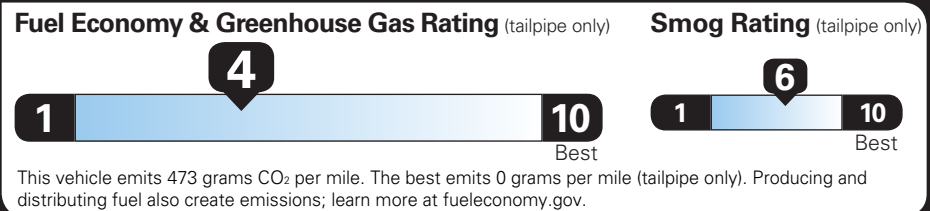

AUTO & APPLE CARPLAY CAPABLE

- 8 YEARS ONSTAR BASICS SEE ONSTAR.COM FOR TERMS
- USB PORTS
- DRIVER INFORMATION CENTER
- REMOTE KEYLESS ENTRY
- PUSH BUTTON START

INTERIOR

- AIR CONDITIONING
- POWER WINDOWS
- POWER DOOR LOCKS
- FRONT 40/20/40 BENCH SEATS W/ ARMREST & UNDERSEAT STORAGE

EXTERIOR

- CORNERSTEP REAR BUMPER
- LOCKING TAILGATE
- FRONT RECOVERY HOOKS

MANUFACTURER'S SUGGESTED RETAIL PRICE

STANDARD VEHICLE PRICE $41,500.00

OPTIONS & PRICING

OPTIONS INSTALLED BY THE MANUFACTURER (MAY REPLACE STANDARD EQUIPMENT SHOWN)

WT VALUE PACKAGE	820.00
• DEEP-TINTED GLASS	
• REAR WINDOW DEFOGGER	
• TRAILERING PACKAGE	
GVWR: 6,800 LBS. (3,084 KG)	INC.
REAR AXLE: 3.42 RATIO	INC.
17" PAINTED STEEL WHEELS	INC.

TOTAL OPTIONS	$820.00
TOTAL VEHICLE & OPTIONS	$42,320.00
DESTINATION CHARGE	2,595.00
TOTAL BEFORE SAVINGS	$44,915.00
WT VALUE PACKAGE DISCOUNT & TURBOMAX ENGINE CREDIT	-1,850.00

TOTAL VEHICLE PRICE* $43,065.00

EPA DOT Fuel Economy and Environment

Gasoline Vehicle

SILVERADO 4WD

Fuel Economy

19 MPG combined city/hwy

17 MPG city

21 MPG highway

5.3 gallons per 100 miles

Standard pickup trucks range from 12 to 87 MPG. The best vehicle rates 146 MPGe.

You spend $4,500 more in fuel costs over 5 years compared to the average new vehicle.

G C U

Annual fuel cost $2,600

Actual results will vary for many reasons, including driving conditions and how you drive and maintain your vehicle. The average new vehicle gets 29 MPG and costs $8,500 to fuel over 5 years. Cost estimates are based on 15,000 miles per year at $3.30 per gallon. MPGe is miles per gasoline gallon equivalent. Vehicle emissions are a significant cause of climate change and smog.

fueleconomy.gov
Calculate personalized estimates and compare vehicles

GOVERNMENT 5-STAR SAFETY RATINGS

This vehicle has not been rated by the government for overall vehicle score, frontal crash, side crash or rollover risk.

Source: National Highway Traffic Safety Administration (NHTSA)
www.safercar.gov or 1-888-327-4236

PARTS CONTENT INFORMATION

FOR VEHICLES IN THIS CARLINE:
U.S./CANADIAN PARTS CONTENT: 38%
MAJOR SOURCES OF FOREIGN PARTS CONTENT: MEXICO 36%

NOTE: PARTS CONTENT DOES NOT INCLUDE FINAL ASSEMBLY, DISTRIBUTION, OR OTHER NON-PARTS COSTS.

FOR THIS VEHICLE:
FINAL ASSEMBLY POINT: SILAO, GJ MEXICO
COUNTRY OF ORIGIN: ENGINE: MEXICO TRANSMISSION: UNITED STATES

This label has been applied pursuant to Federal law - Do not remove prior to delivery to the ultimate purchaser. *Includes Manufacturer's Recommended Pre-Delivery Service. Does not include dealer installed options and accessories not listed above, local taxes or license fees.

© 2009 General Motors LLC
GMLBL_PROD_0043 - 10/23/2023

Better drives start with OnStar®
Activate today

Learn more at onstar.com, or scan the QR code

onstar.com/privacy

ORDER NO FMKF3B SALES CODE E
SALES MODEL CODE CK10703
DEALER NO 08725
FINAL ASSEMBLY: SILAO, GJ MEXICO

VIN 3GCNKAEXGTG144977 REISSUE

DEALER TO WHOM DELIVERED
CLASSIC LAWTON CHEVROLET
8308 NW CACHE RD
LAWTON, OK 73505-2773