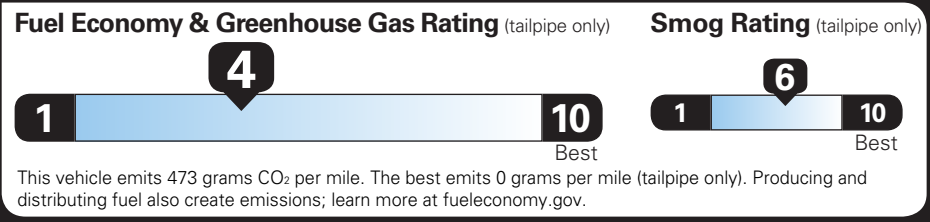

Actual results will vary for many reasons, including driving conditions and how you drive and maintain your vehicle. The average new vehicle gets 29 MPG and costs $8,500 to fuel over 5 years. Cost estimates are based on 15,000 miles per year at $3.30 per gallon. MPGe is miles per gasoline gallon equivalent. Vehicle emissions are a significant cause of climate change and smog.

fuelconomy.gov
Calculate personalized estimates and compare vehicles

GOVERNMENT 5-STAR SAFETY RATINGS

This vehicle has not been rated by the government for overall vehicle score, frontal crash, side crash or rollover risk.

Source: National Highway Traffic Safety Administration (NHTSA)
www.safercar.gov or 1-888-327-4236

PARTS CONTENT INFORMATION

FOR VEHICLES IN THIS CARLINE:
U.S./CANADIAN PARTS CONTENT: 38%
MAJOR SOURCES OF FOREIGN PARTS CONTENT: MEXICO 36%

NOTE: PARTS CONTENT DOES NOT INCLUDE FINAL ASSEMBLY, DISTRIBUTION, OR OTHER NON-PARTS COSTS.

FOR THIS VEHICLE:
FINAL ASSEMBLY POINT: SILAO, GJ MEXICO
COUNTRY OF ORIGIN: ENGINE: MEXICO TRANSMISSION: UNITED STATES

This label has been applied pursuant to Federal law - Do not remove prior to delivery to the ultimate purchaser. *Includes Manufacturer's Recommended Pre-Delivery Service. Does not include dealer installed options and accessories not listed above, local taxes or license fees.

© 2009 General Motors LLC
GMLBL_PROD_0043 - 10/23/2023

ORDER NO FHWK6 SALES CODE E
SALES MODEL CODE CK10703
DEALER NO 28316
FINAL ASSEMBLY:
SILAO, GJ MEXICO

VIN 3GCNKAEXTG113065 REISSUE

DEALER TO WHOM DELIVERED
PRESTON CHEVROLET
13600 W CENTER ST
BURTON, OH 44021-9417

Equipped with the safety and security of OnStar®

Visit onstar.com for details.

onstar.com/privacy