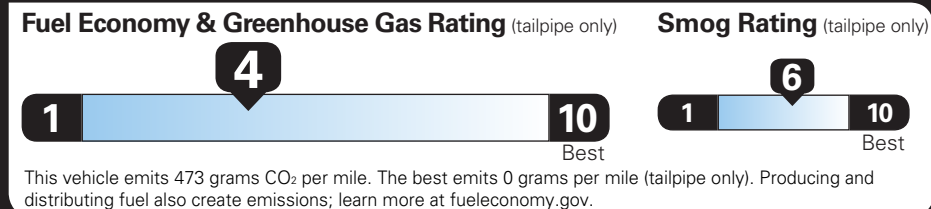

EPA DOT Fuel Economy and Environment

Gasoline Vehicle

SILVERADO 4WD

Fuel Economy

19 MPG combined city/hwy

17 MPG city

21 MPG highway

5.3 gallons per 100 miles

Standard pickup trucks range from 12 to 87 MPG. The best vehicle rates 146 MPGe.

You spend $4,500 more in fuel costs over 5 years compared to the average new vehicle.

G C U

Annual fuel cost $2,600