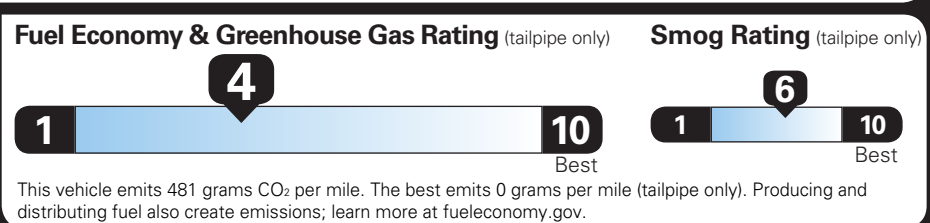

Actual results will vary for many reasons, including driving conditions and how you drive and maintain your vehicle. The average new vehicle gets 28 MPG and costs $9,500 to fuel over 5 years. Cost estimates are based on 15,000 miles per year at $3.50 per gallon. MPGe is miles per gasoline gallon equivalent. Vehicle emissions are a significant cause of climate change and smog.

fuelconomy.gov
Calculate personalized estimates and compare vehicles

GOVERNMENT 5-STAR SAFETY RATINGS

Overall Vehicle Score ★★★★★

Based on the combined ratings of frontal, side and rollover. Should ONLY be compared to other vehicles of similar size and weight.

Frontal Crash	Driver Passenger	★★★★★
Based on the risk of injury in a frontal impact. Should ONLY be compared to other vehicles of similar size and weight.		
Side Crash	Front seat Rear seat	★★★★★ Not Rated
Based on the risk of injury in a side impact.		
Rollover		★★★★★
Based on the risk of rollover in a single-vehicle crash.		

Star ratings range from 1 to 5 stars (★★★★★) with 5 being the highest. Source: National Highway Traffic Safety Administration (NHTSA) www.safercar.gov or 1-888-327-4236

PARTS CONTENT INFORMATION

FOR VEHICLES IN THIS CARLINE:
U.S./CANADIAN PARTS CONTENT: 37%
MAJOR SOURCES OF FOREIGN PARTS CONTENT: MEXICO 37%

NOTE: PARTS CONTENT DOES NOT INCLUDE FINAL ASSEMBLY, DISTRIBUTION, OR OTHER NON-PARTS COSTS.

FOR THIS VEHICLE:
FINAL ASSEMBLY POINT: SILAO, GJ MEXICO
COUNTRY OF ORIGIN: ENGINE: MEXICO TRANSMISSION: UNITED STATES

This label has been applied pursuant to Federal law - Do not remove prior to delivery to the ultimate purchaser. *Includes Manufacturer's Recommended Pre-Delivery Service. Does not include dealer installed options and accessories not listed above, local taxes or license fees.

© 2009 General Motors LLC
GMLBL_PROD_0043 - 10/23/2023

ORDER NO FGNQ5 SALES CODE E
SALES MODEL CODE CK10703
DEALER NO 39620
FINAL ASSEMBLY:
SILAO, GJ MEXICO

VIN 3GCNKAEXSG393990 REISSUE

DEALER TO WHOM DELIVERED
LA QUINTA CHEVROLET
79225 HIGHWAY 111
LA QUINTA, CA 92253-2060

Equipped with the safety and security of OnStar.
Visit onstar.com for details.
onstar.com/privacy

WARNING
Cancer and Reproductive Harm
www.P65Warnings.ca.gov/
passenger-vehicle
SEE OWNER'S MANUAL