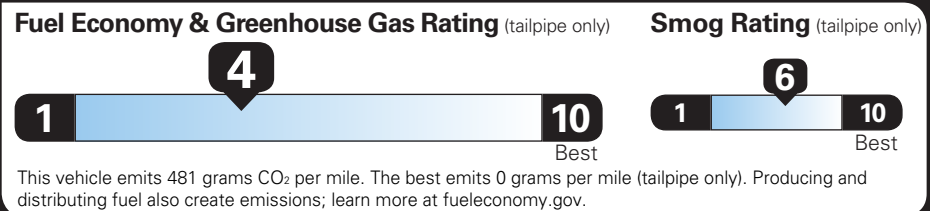

Actual results will vary for many reasons, including driving conditions and how you drive and maintain your vehicle. The average new vehicle gets 28 MPG and costs $9,500 to fuel over 5 years. Cost estimates are based on 15,000 miles per year at $3.50 per gallon. MPGe is miles per gasoline gallon equivalent. Vehicle emissions are a significant cause of climate change and smog.

fuel economy.gov
Calculate personalized estimates and compare vehicles

GOVERNMENT 5-STAR SAFETY RATINGS

This vehicle has not been rated by the government for overall vehicle score, frontal crash, side crash or rollover risk.

Source: National Highway Traffic Safety Administration (NHTSA)
www.safercar.gov or 1-888-327-4236

Equipped with the safety and security of OnStar®

Visit onstar.com for details.

onstar.com/privacy

PARTS CONTENT INFORMATION

FOR VEHICLES IN THIS CARLINE:
U.S./CANADIAN PARTS CONTENT: 37%
MAJOR SOURCES OF FOREIGN PARTS CONTENT: MEXICO 37%

NOTE: PARTS CONTENT DOES NOT INCLUDE FINAL ASSEMBLY, DISTRIBUTION, OR OTHER NON-PARTS COSTS.

FOR THIS VEHICLE:
FINAL ASSEMBLY POINT: SILAO, GJ MEXICO
COUNTRY OF ORIGIN: ENGINE: MEXICO
TRANSMISSION: UNITED STATES

This label has been applied pursuant to Federal law - Do not remove prior to delivery to the ultimate purchaser. *Includes Manufacturer's Recommended Pre-Delivery Service. Does not include dealer installed options and accessories not listed above, local taxes or license fees.

© 2009 General Motors LLC
GMLBL_PROD_0043 - 10/23/2023

ORDER NO DSTJWT SALES CODE E
SALES MODEL CODE CK10703
DEALER NO 24447
FINAL ASSEMBLY:
SILAO, GJ MEXICO

VIN 3GCNKAEXSG145531 REISSUE

DEALER TO WHOM DELIVERED
GERRY LANE CHEVROLET
PO BOX 66456
BATON ROUGE, LA 70896-6456