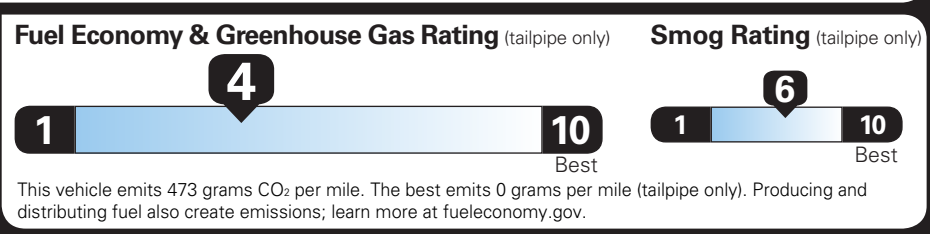

CONNECTIVITY & TECHNOLOGY

1. CHEVROLET INFOTAINMENT 3 7" DIAG COLOR TOUCHSCREEN
2. ADDITIONAL FEATURES FOR COMPATIBLE PHONES INCLUDE: BLUETOOTH AUDIO STREAMING VOICE COMMAND PASSTHROUGH TO PHONE, WIRELESS ANDROID

AUTO & APPLE CARPLAY CAPABLE

1. 8 YEARS ONSTAR BASICS
2. SEE ONSTAR.COM FOR TERMS
3. DRIVER INFORMATION CENTER
   - REMOTE KEYLESS ENTRY
   - PUSH BUTTON START

INTERIOR

- AIR CONDITIONING
- FRONT 40/20/40 BENCH SEATS W/ ARMREST & UNDERSEAT STORAGE

EXTERIOR

- CORNERSTEP REAR BUMPER
- LOCKING TAILGATE
- FRONT RECOVERY HOOKS

MANUFACTURER'S SUGGESTED RETAIL PRICE

STANDARD VEHICLE PRICE $41,700.00

OPTIONS & PRICING

OPTIONS INSTALLED BY THE MANUFACTURER (MAY REPLACE STANDARD EQUIPMENT SHOWN)

TRAILERING PACKAGE	425.00
3 YEARS, SIRIUSXM (NON-TRANSFERABLE)	299.00
SIRIUSXM AUDIO WITH SXM TRIAL SUBSCRIPTION	100.00
GVWR: 6,900 LBS. (3,130 KG)	INC.
REAR AXLE: 3.42 RATIO	INC.
17" PAINTED STEEL WHEELS	INC.
TOTAL OPTIONS	$824.00
TOTAL VEHICLE & OPTIONS	$42,524.00
DESTINATION CHARGE	2,795.00
TOTAL BEFORE SAVINGS	$45,319.00
TURBOMAX ENGINE CREDIT	-1,350.00

TOTAL VEHICLE PRICE* $43,969.00

EPA DOT Fuel Economy and Environment

Gasoline Vehicle

SILVERADO 4WD

Fuel Economy

19 MPG combined city/hwy

17 MPG city

21 MPG highway

5.3 gallons per 100 miles

You spend **$4,500** more in fuel costs over 5 years compared to the average new vehicle.

Annual fuel cost $2,600

Actual results will vary for many reasons, including driving conditions and how you drive and maintain your vehicle. The average new vehicle gets 29 MPG and costs $8,500 to fuel over 5 years. Cost estimates are based on 15,000 miles per year at $3.30 per gallon. MPGe is miles per gasoline gallon equivalent. Vehicle emissions are a significant cause of climate change and smog.

fuel economy.gov

Calculate personalized estimates and compare vehicles

GOVERNMENT 5-STAR SAFETY RATINGS

Overall Vehicle Score ★★★★★

Based on the combined ratings of frontal, side and rollover. Should ONLY be compared to other vehicles of similar size and weight.

Frontal Crash	Driver Passenger	★★★★★
Based on the risk of injury in a frontal impact. Should ONLY be compared to other vehicles of similar size and weight.		
Side Crash	Front seat Rear seat	★★★★★ Not Rated
Based on the risk of injury in a side impact.		
Rollover		★★★★★
Based on the risk of rollover in a single-vehicle crash.		

Star ratings range from 1 to 5 stars (★★★★★) with 5 being the highest. Source: National Highway Traffic Safety Administration (NHTSA) www.safercar.gov or 1-888-327-4236

PARTS CONTENT INFORMATION

FOR VEHICLES IN THIS CARLINE:
U.S./CANADIAN PARTS CONTENT: 38%
MAJOR SOURCES OF FOREIGN PARTS CONTENT: MEXICO 36%

NOTE: PARTS CONTENT DOES NOT INCLUDE FINAL ASSEMBLY, DISTRIBUTION, OR OTHER NON-PARTS COSTS.

FOR THIS VEHICLE:
FINAL ASSEMBLY POINT: SILAO, GJ MEXICO
COUNTRY OF ORIGIN: ENGINE: MEXICO TRANSMISSION: UNITED STATES

This label has been applied pursuant to Federal law - Do not remove prior to delivery to the ultimate purchaser. *Includes Manufacturer's Recommended Pre-Delivery Service. Does not include dealer installed options and accessories not listed above, local taxes or license fees.

© 2009 General Motors LLC GMLBL_PROD_0044 - 11/01/2025

ORDER NO FXDMS5 SALES CODE E
SALES MODEL CODE CK10903
DEALER NO 35001
FINAL ASSEMBLY:
SILAO, GJ MEXICO

VIN 3GCNKAEK9TG431808 REISSUE

DEALER TO WHOM DELIVERED
MCGOVERN CHEVROLET OF PLYMOUTH
137 SAMOSET ST
PLYMOUTH, MA 02360-4801

Better drives start with OnStar®

Activate today

Learn more at onstar.com, or scan the QR code

onstar.com/privacy