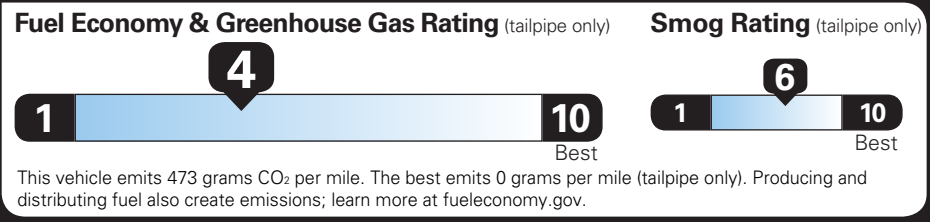

CONNECTIVITY & TECHNOLOGY

1. CHEVROLET INFOTAINMENT 3 7" DIAG COLOR TOUCHSCREEN
2. ADDITIONAL FEATURES FOR COMPATIBLE PHONES INCLUDE: BLUETOOTH AUDIO STREAMING VOICE COMMAND PASSTHROUGH TO PHONE, WIRELESS ANDROID

AUTO & APPLE CARPLAY CAPABLE

1. 8 YEARS ONSTAR BASICS
2. SEE ONSTAR.COM FOR TERMS
3. DRIVER INFORMATION CENTER
   - REMOTE KEYLESS ENTRY
   - PUSH BUTTON START

INTERIOR

- AIR CONDITIONING
- FRONT 40/20/40 BENCH SEATS W/ ARMREST & UNDERSEAT STORAGE

EXTERIOR

- CORNERSTEP REAR BUMPER
- LOCKING TAILGATE
- FRONT RECOVERY HOOKS

MANUFACTURER'S SUGGESTED RETAIL PRICE

STANDARD VEHICLE PRICE $41,700.00

OPTIONS & PRICING

OPTIONS INSTALLED BY THE MANUFACTURER (MAY REPLACE STANDARD EQUIPMENT SHOWN)

TRAILERING PACKAGE

TRAILERING PACKAGE	425.00
UPFITTER SWITCH KIT (5)	150.00
(CUSTOMER RESPONSIBLE FOR INSTALLATION)	
BACK UP ALARM	138.00
GVWR: 6,900 LBS. (3,130 KG)	INC.
REAR AXLE: 3.42 RATIO	INC.
17" PAINTED STEEL WHEELS	INC.

TOTAL OPTIONS $713.00

TOTAL VEHICLE & OPTIONS $42,413.00

DESTINATION CHARGE 2,795.00

TOTAL BEFORE SAVINGS $45,208.00

TURBOMAX ENGINE CREDIT -1,350.00

TOTAL VEHICLE PRICE* $43,858.00

EPA DOT Fuel Economy and Environment

Gasoline Vehicle

SILVERADO 4WD

Fuel Economy

19 MPG combined city/hwy

17 MPG city

21 MPG highway

5.3 gallons per 100 miles

You spend **$4,500** more in fuel costs over 5 years compared to the average new vehicle.

Annual fuel cost **$2,600**

Actual results will vary for many reasons, including driving conditions and how you drive and maintain your vehicle. The average new vehicle gets 29 MPG and costs $8,500 to fuel over 5 years. Cost estimates are based on 15,000 miles per year at $3.30 per gallon. MPGe is miles per gasoline gallon equivalent. Vehicle emissions are a significant cause of climate change and smog.

fueleconomy.gov
Calculate personalized estimates and compare vehicles

GOVERNMENT 5-STAR SAFETY RATINGS

Overall Vehicle Score ★★★★★
Based on the combined ratings of frontal, side and rollover. Should ONLY be compared to other vehicles of similar size and weight.

Frontal Crash ★★★★★
Based on the risk of injury in a frontal impact. Should ONLY be compared to other vehicles of similar size and weight.

Side Crash ★★★★★
Based on the risk of injury in a side impact.

Rollover ★★★★★
Based on the risk of rollover in a single-vehicle crash.

Star ratings range from 1 to 5 stars (★★★★★) with 5 being the highest. Source: National Highway Traffic Safety Administration (NHTSA) www.safercar.gov or 1-888-327-4236

PARTS CONTENT INFORMATION

FOR VEHICLES IN THIS CARLINE:
U.S./CANADIAN PARTS CONTENT: 38%
MAJOR SOURCES OF FOREIGN PARTS CONTENT: MEXICO 36%

NOTE: PARTS CONTENT DOES NOT INCLUDE FINAL ASSEMBLY, DISTRIBUTION, OR OTHER NON-PARTS COSTS.

FOR THIS VEHICLE:
FINAL ASSEMBLY POINT: SILAO, GJ MEXICO
COUNTRY OF ORIGIN: ENGINE: MEXICO TRANSMISSION: UNITED STATES

This label has been applied pursuant to Federal law - Do not remove prior to delivery to the ultimate purchaser. *Includes Manufacturer's Recommended Pre-Delivery Service. Does not include dealer installed options and accessories not listed above, local taxes or license fees.

© 2009 General Motors LLC GMLBL_PROD_0044 - 11/01/2025

ORDER NO FVNBJM SALES CODE R
SALES MODEL CODE CK10903
DEALER NO 28132
FINAL ASSEMBLY:
SILAO, GJ MEXICO

VIN 3GCNKAEK9TG415009 REISSUE

DEALER TO WHOM DELIVERED
VALLEY CHEVROLET, INC.
46767 STATE RTE 18 W
WELLINGTON, OH 44090-9265

Better drives start with OnStar®
Activate today

Learn more at onstar.com, or scan the QR code

onstar.com/privacy