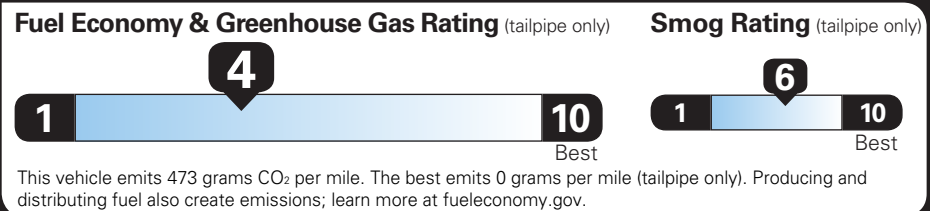

8 YEARS ONSTAR BASICS

- SEE ONSTAR.COM FOR TERMS
- USB PORTS
- DRIVER INFORMATION CENTER
- REMOTE KEYLESS ENTRY
- PUSH BUTTON START

INTERIOR

- AIR CONDITIONING
- POWER WINDOWS
- POWER DOOR LOCKS
- FRONT 40/20/40 BENCH SEATS W/ ARMREST & UNDERSEAT STORAGE

EXTERIOR

- CORNERSTEP REAR BUMPER
- LOCKING TAILGATE
- FRONT RECOVERY HOOKS

MANUFACTURER'S SUGGESTED RETAIL PRICE
STANDARD VEHICLE PRICE $41,500.00

OPTIONS & PRICING

OPTIONS INSTALLED BY THE MANUFACTURER (MAY REPLACE STANDARD EQUIPMENT SHOWN)

WT VALUE PACKAGE	820.00
• DEEP-TINTED GLASS	
• REAR WINDOW DEFOGGER	
• TRAILERING PACKAGE	
TRAILER BRAKE CONTROLLER	275.00
AUTOTRAC 2-SPEED TRANSFER CASE	200.00
GVWR: 6,800 LBS. (3,084 KG)	INC.
REAR AXLE: 3.42 RATIO	INC.
17" PAINTED STEEL WHEELS	INC.

TOTAL OPTIONS	$1,295.00
TOTAL VEHICLE & OPTIONS	$42,795.00
DESTINATION CHARGE	2,795.00
TOTAL BEFORE SAVINGS	$45,590.00
WT VALUE PACKAGE DISCOUNT & TURBOMAX ENGINE CREDIT	-1,850.00

TOTAL VEHICLE PRICE* $43,740.00

EPA DOT Fuel Economy and Environment

Gasoline Vehicle

SILVERADO 4WD

Fuel Economy

19 MPG combined city/hwy

17 MPG city

21 MPG highway

5.3 gallons per 100 miles

You spend $4,500 more in fuel costs over 5 years compared to the average new vehicle.

Annual fuel cost $2,600

Actual results will vary for many reasons, including driving conditions and how you drive and maintain your vehicle. The average new vehicle gets 29 MPG and costs $8,500 to fuel over 5 years. Cost estimates are based on 15,000 miles per year at $3.30 per gallon. MPGe is miles per gasoline gallon equivalent. Vehicle emissions are a significant cause of climate change and smog.

fuel economy.gov

Calculate personalized estimates and compare vehicles

GOVERNMENT 5-STAR SAFETY RATINGS

Overall Vehicle Score ★★★★★

Based on the combined ratings of frontal, side and rollover. Should ONLY be compared to other vehicles of similar size and weight.

Frontal Crash	Driver Passenger	★★★★★
Based on the risk of injury in a frontal impact. Should ONLY be compared to other vehicles of similar size and weight.		
Side Crash	Front seat Rear seat	★★★★★ Not Rated
Based on the risk of injury in a side impact.		
Rollover		★★★★★
Based on the risk of rollover in a single-vehicle crash.		

Star ratings range from 1 to 5 stars (★★★★★) with 5 being the highest. Source: National Highway Traffic Safety Administration (NHTSA) www.safercar.gov or 1-888-327-4236

PARTS CONTENT INFORMATION

FOR VEHICLES IN THIS CARLINE:
U.S./CANADIAN PARTS CONTENT: 38%
MAJOR SOURCES OF FOREIGN PARTS CONTENT: MEXICO 36%

NOTE: PARTS CONTENT DOES NOT INCLUDE FINAL ASSEMBLY, DISTRIBUTION, OR OTHER NON-PARTS COSTS.

FOR THIS VEHICLE:
FINAL ASSEMBLY POINT: SILAO, GJ MEXICO
COUNTRY OF ORIGIN: ENGINE: MEXICO TRANSMISSION: UNITED STATES

This label has been applied pursuant to Federal law - Do not remove prior to delivery to the ultimate purchaser. *Includes Manufacturer's Recommended Pre-Delivery Service. Does not include dealer installed options and accessories not listed above, local taxes or license fees.

© 2009 General Motors LLC GMLBL_PROD_0044 - 11/01/2025

ORDER NO FVTCPM SALES CODE E
SALES MODEL CODE CK10703
DEALER NO 32033
FINAL ASSEMBLY:
SILAO, GJ MEXICO

VIN 3GCNKAEK9TG345561 REISSUE
DEALER TO WHOM DELIVERED
BANKS CHEVROLET-CADILLAC, INC.
PO BOX 473
CONCORD, NH 03302-0473

Better drives start with OnStar®
Activate today

Learn more at onstar.com, or scan the QR code

onstar.com/privacy