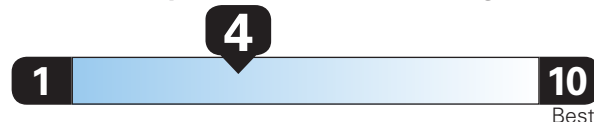

Fuel Economy

19 MPG
combined city/hwy

17 MPG
city

21 MPG
highway

5.3 gallons per 100 miles

SILVERADO 4WD

Standard pickup trucks range from 12 to 87 MPG. The best vehicle rates 146 MPGe.

You spend **$4,500** more in fuel costs over 5 years compared to the average new vehicle.

Annual fuel cost **$2,600**

Fuel Economy & Greenhouse Gas Rating (tailpipe only)

This vehicle emits 473 grams CO₂ per mile. The best emits 0 grams per mile (tailpipe only). Producing and distributing fuel also create emissions; learn more at fuel economy.gov.

Smog Rating (tailpipe only)