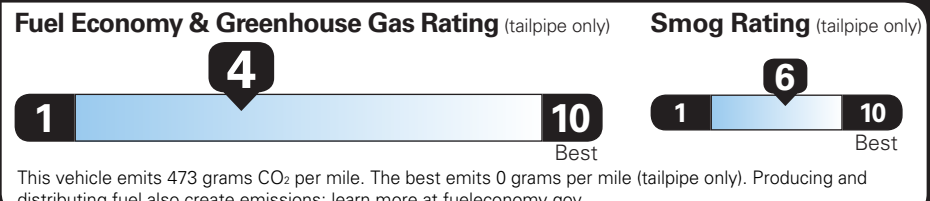

EPA DOT Fuel Economy and Environment

Gasoline Vehicle

SILVERADO 4WD

Fuel Economy

19 MPG combined city/hwy

17 MPG city

21 MPG highway

5.3 gallons per 100 miles

You spend \$4,500 more in fuel costs over 5 years compared to the average new vehicle.

Standard pickup trucks range from 12 to 87 MPG. The best vehicle rates 146 MPGe.

Annual fuel cost \$2,600

Actual results will vary for many reasons, including driving conditions and how you drive and maintain your vehicle. The average new vehicle gets 29 MPG and costs \$8,500 to fuel over 5 years. Cost estimates are based on 15,000 miles per year at \$3.30 per gallon. MPGe is miles per gasoline gallon equivalent. Vehicle emissions are a significant cause of climate change and smog.