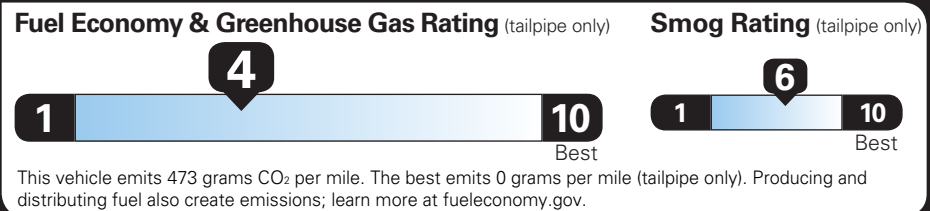

EPA DOT Fuel Economy and Environment

Gasoline Vehicle

SILVERADO 4WD

Fuel Economy

19 MPG combined city/hwy
17 MPG city
21 MPG highway

5.3 gallons per 100 miles

You spend \$4,500 more in fuel costs over 5 years compared to the average new vehicle.

Standard pickup trucks range from 12 to 87 MPG. The best vehicle rates 146 MPGe.

Annual fuel cost \$2,600

Actual results will vary for many reasons, including driving conditions and how you drive and maintain your vehicle. The average new vehicle gets 29 MPG and costs \$8,500 to fuel over 5 years. Cost estimates are based on 15,000 miles per year at \$3.30 per gallon. MPGe is miles per gasoline gallon equivalent. Vehicle emissions are a significant cause of climate change and smog.