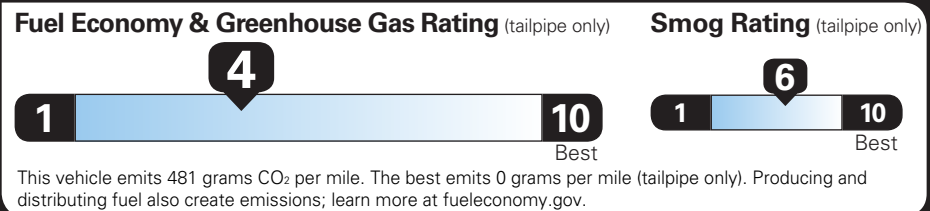

Actual results will vary for many reasons, including driving conditions and how you drive and maintain your vehicle. The average new vehicle gets 28 MPG and costs $9,500 to fuel over 5 years. Cost estimates are based on 15,000 miles per year at $3.50 per gallon. MPGe is miles per gasoline gallon equivalent. Vehicle emissions are a significant cause of climate change and smog.

fuelconomy.gov
Calculate personalized estimates and compare vehicles

GOVERNMENT 5-STAR SAFETY RATINGS

Overall Vehicle Score ★★★★★

Based on the combined ratings of frontal, side and rollover. Should ONLY be compared to other vehicles of similar size and weight.

Frontal Crash ★★★★★

Based on the risk of injury in a frontal impact. Should ONLY be compared to other vehicles of similar size and weight.

Side Crash ★★★★★

Based on the risk of injury in a side impact.

Rollover ★★★★★

Based on the risk of rollover in a single-vehicle crash.

Star ratings range from 1 to 5 stars (★★★★★) with 5 being the highest. Source: National Highway Traffic Safety Administration (NHTSA) www.safercar.gov or 1-888-327-4236

PARTS CONTENT INFORMATION

FOR VEHICLES IN THIS CARLINE:
U.S./CANADIAN PARTS CONTENT: 37%
MAJOR SOURCES OF FOREIGN PARTS CONTENT: MEXICO 37%

NOTE: PARTS CONTENT DOES NOT INCLUDE FINAL ASSEMBLY, DISTRIBUTION, OR OTHER NON-PARTS COSTS.

FOR THIS VEHICLE:
FINAL ASSEMBLY POINT: SILAO, GJ MEXICO
COUNTRY OF ORIGIN: ENGINE: MEXICO TRANSMISSION: UNITED STATES

This label has been applied pursuant to Federal law - Do not remove prior to delivery to the ultimate purchaser. *Includes Manufacturer's Recommended Pre-Delivery Service. Does not include dealer installed options and accessories not listed above, local taxes or license fees.

© 2009 General Motors LLC GMLBL_PROD_0043 - 10/23/2023

ORDER NO FCPC8 SALES CODE E
SALES MODEL CODE CK10703
DEALER NO 13062
FINAL ASSEMBLY:
SILAO, GJ MEXICO

VIN 3GCNKAEK9SG304152 REISSUE

DEALER TO WHOM DELIVERED
BOB JOHNSON CHEVROLET WEST
5049 RIDGE RD W
SPENCERPORT, NY 14559-1107

Equipped with the safety and security of OnStar®

Visit onstar.com for details.

onstar.com/privacy