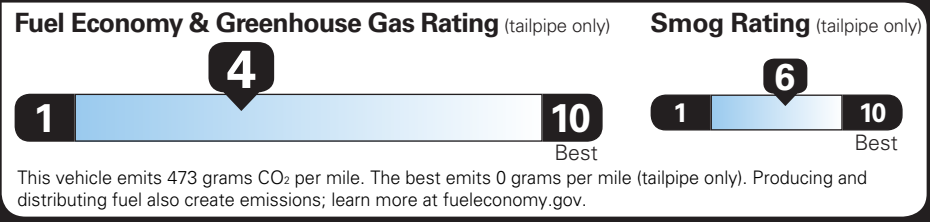

Actual results will vary for many reasons, including driving conditions and how you drive and maintain your vehicle. The average new vehicle gets 29 MPG and costs $8,500 to fuel over 5 years. Cost estimates are based on 15,000 miles per year at $3.30 per gallon. MPGe is miles per gasoline gallon equivalent. Vehicle emissions are a significant cause of climate change and smog.

fuel economy.gov
Calculate personalized estimates and compare vehicles

GOVERNMENT 5-STAR SAFETY RATINGS

This vehicle has not been rated by the government for overall vehicle score, frontal crash, side crash or rollover risk.

Source: National Highway Traffic Safety Administration (NHTSA)
www.safercar.gov or 1-888-327-4236

Equipped with the safety and security of OnStar®

Visit onstar.com for details.

onstar.com/privacy

PARTS CONTENT INFORMATION

FOR VEHICLES IN THIS CARLINE:
U.S./CANADIAN PARTS CONTENT: 38%
MAJOR SOURCES OF FOREIGN PARTS CONTENT: MEXICO 36%

NOTE: PARTS CONTENT DOES NOT INCLUDE FINAL ASSEMBLY, DISTRIBUTION, OR OTHER NON-PARTS COSTS.

FOR THIS VEHICLE:
FINAL ASSEMBLY POINT: SILAO, GJ MEXICO
COUNTRY OF ORIGIN: ENGINE: MEXICO
TRANSMISSION: UNITED STATES

This label has been applied pursuant to Federal law - Do not remove prior to delivery to the ultimate purchaser. *Includes Manufacturer's Recommended Pre-Delivery Service. Does not include dealer installed options and accessories not listed above, local taxes or license fees.

© 2009 General Motors LLC
GMLBL_PROD_0043 - 10/23/2023

ORDER NO FHM1R SALES CODE E
SALES MODEL CODE CK10903
DEALER NO 02296
FINAL ASSEMBLY:
SILAO, GJ MEXICO

VIN 3GCNKAEK8TG106275 REISSUE

DEALER TO WHOM DELIVERED
SCHUMACHER CHEVROLET INC.
8 MAIN ST
LITTLE FALLS, NJ 07424-1524