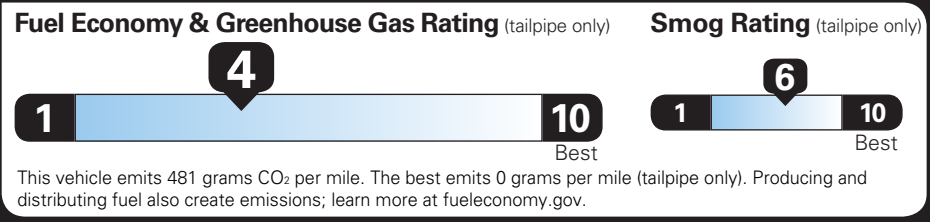

Actual results will vary for many reasons, including driving conditions and how you drive and maintain your vehicle. The average new vehicle gets 28 MPG and costs $9,500 to fuel over 5 years. Cost estimates are based on 15,000 miles per year at $3.50 per gallon. MPGe is miles per gasoline gallon equivalent. Vehicle emissions are a significant cause of climate change and smog.

fuel economy.gov
Calculate personalized estimates and compare vehicles

GOVERNMENT 5-STAR SAFETY RATINGS

Overall Vehicle Score ★★★★★

Based on the combined ratings of frontal, side and rollover. Should ONLY be compared to other vehicles of similar size and weight.

Frontal Crash Driver Passenger ★★★★★

Based on the risk of injury in a frontal impact. Should ONLY be compared to other vehicles of similar size and weight.

Side Crash Front seat Rear seat ★★★★★ Not Rated

Based on the risk of injury in a side impact.

Rollover ★★★★★

Based on the risk of rollover in a single-vehicle crash.

Star ratings range from 1 to 5 stars (★★★★★) with 5 being the highest. Source: National Highway Traffic Safety Administration (NHTSA) www.safercar.gov or 1-888-327-4236

PARTS CONTENT INFORMATION

FOR VEHICLES IN THIS CARLINE:
U.S./CANADIAN PARTS CONTENT: 37%
MAJOR SOURCES OF FOREIGN PARTS CONTENT: MEXICO 37%

NOTE: PARTS CONTENT DOES NOT INCLUDE FINAL ASSEMBLY, DISTRIBUTION, OR OTHER NON-PARTS COSTS.

FOR THIS VEHICLE:
FINAL ASSEMBLY POINT:
SILAO, GJ MEXICO
COUNTRY OF ORIGIN:
ENGINE: MEXICO
TRANSMISSION: UNITED STATES

This label has been applied pursuant to Federal law - Do not remove prior to delivery to the ultimate purchaser. *Includes Manufacturer's Recommended Pre-Delivery Service. Does not include dealer installed options and accessories not listed above, local taxes or license fees.

© 2009 General Motors LLC
GMLBL_PROD_0043 - 10/23/2023

ORDER NO FFJZQ7 SALES CODE E
SALES MODEL CODE CK10903
DEALER NO 39274
FINAL ASSEMBLY:
SILAO, GJ MEXICO

VIN 3GCNKAEK8SG366187 REISSUE

DEALER TO WHOM DELIVERED
SANDS MOTOR COMPANY
PO BOX 95
GLENDALE, AZ 85311-0095

Equipped with the safety and security of OnStar®

Visit onstar.com for details.

onstar.com/privacy