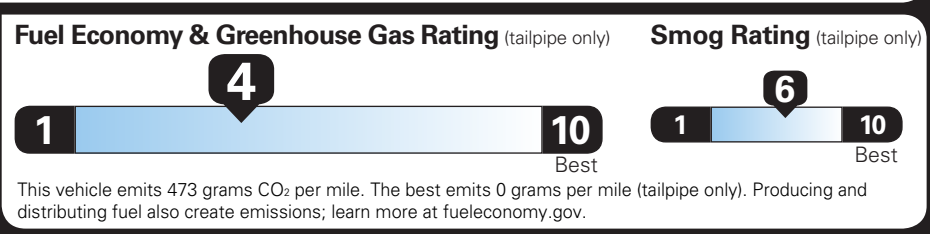

CONNECTIVITY & TECHNOLOGY

1. CHEVROLET INFOTAINMENT 3 7" DIAG COLOR TOUCHSCREEN
2. ADDITIONAL FEATURES FOR COMPATIBLE PHONES INCLUDE: BLUETOOTH AUDIO STREAMING VOICE COMMAND PASSTHROUGH TO PHONE, WIRELESS ANDROID

AUTO & APPLE CARPLAY CAPABLE

- 8 YEARS ONSTAR BASICS
- SEE ONSTAR.COM FOR TERMS
- DRIVER INFORMATION CENTER
- REMOTE KEYLESS ENTRY
- PUSH BUTTON START

INTERIOR

- AIR CONDITIONING
- FRONT 40/20/40 BENCH SEATS W/ ARMREST & UNDERSEAT STORAGE

EXTERIOR

- CORNERSTEP REAR BUMPER
- LOCKING TAILGATE
- FRONT RECOVERY HOOKS

MANUFACTURER'S SUGGESTED RETAIL PRICE

STANDARD VEHICLE PRICE $41,700.00

OPTIONS & PRICING

OPTIONS INSTALLED BY THE MANUFACTURER (MAY REPLACE STANDARD EQUIPMENT SHOWN)

TRAILERING PACKAGE	425.00
UPFITTER SWITCH KIT (5)	150.00
(CUSTOMER RESPONSIBLE FOR INSTALLATION)	
BACK UP ALARM	138.00
GVWR: 6,900 LBS. (3,130 KG)	INC.
REAR AXLE: 3.42 RATIO	INC.
17" PAINTED STEEL WHEELS	INC.
TOTAL OPTIONS	$713.00
TOTAL VEHICLE & OPTIONS	$42,413.00
DESTINATION CHARGE	2,795.00
TOTAL BEFORE SAVINGS	$45,208.00
TURBOMAX ENGINE CREDIT	-1,350.00

TOTAL VEHICLE PRICE* $43,858.00

EPA DOT Fuel Economy and Environment

Gasoline Vehicle

SILVERADO 4WD

Fuel Economy

19 MPG combined city/hwy

17 MPG city

21 MPG highway

5.3 gallons per 100 miles

You spend **$4,500** more in fuel costs over 5 years compared to the average new vehicle.

Annual fuel cost $2,600

Actual results will vary for many reasons, including driving conditions and how you drive and maintain your vehicle. The average new vehicle gets 29 MPG and costs $8,500 to fuel over 5 years. Cost estimates are based on 15,000 miles per year at $3.30 per gallon. MPGe is miles per gasoline gallon equivalent. Vehicle emissions are a significant cause of climate change and smog.

fueleconomy.gov
Calculate personalized estimates and compare vehicles

GOVERNMENT 5-STAR SAFETY RATINGS

Overall Vehicle Score ★★★★★

Based on the combined ratings of frontal, side and rollover. Should ONLY be compared to other vehicles of similar size and weight.

Frontal Crash	Driver Passenger	★★★★★
Based on the risk of injury in a frontal impact. Should ONLY be compared to other vehicles of similar size and weight.		
Side Crash	Front seat Rear seat	★★★★★ Not Rated
Based on the risk of injury in a side impact.		
Rollover		★★★★★
Based on the risk of rollover in a single-vehicle crash.		

Star ratings range from 1 to 5 stars (★★★★★) with 5 being the highest.
Source: National Highway Traffic Safety Administration (NHTSA)
www.safercar.gov or 1-888-327-4236

PARTS CONTENT INFORMATION

FOR VEHICLES IN THIS CARLINE:
U.S./CANADIAN PARTS CONTENT: 38%
MAJOR SOURCES OF FOREIGN PARTS CONTENT: MEXICO 36%

NOTE: PARTS CONTENT DOES NOT INCLUDE FINAL ASSEMBLY, DISTRIBUTION, OR OTHER NON-PARTS COSTS.

FOR THIS VEHICLE:
FINAL ASSEMBLY POINT: SILAO, GJ MEXICO
COUNTRY OF ORIGIN: ENGINE: MEXICO TRANSMISSION: UNITED STATES

This label has been applied pursuant to Federal law - Do not remove prior to delivery to the ultimate purchaser. *Includes Manufacturer's Recommended Pre-Delivery Service. Does not include dealer installed options and accessories not listed above, local taxes or license fees.

© 2009 General Motors LLC
GMLBL_PROD_0044 - 11/01/2025

ORDER NO FVNBHZ SALES CODE R
SALES MODEL CODE CK10903
DEALER NO 28132
FINAL ASSEMBLY:
SILAO, GJ MEXICO

VIN 3GCNKAEK7TG414618 REISSUE

DEALER TO WHOM DELIVERED
VALLEY CHEVROLET, INC.
46767 STATE RTE 18 W
WELLINGTON, OH 44090-9265

Better drives start with OnStar®
Activate today

Learn more at onstar.com, or scan the QR code

onstar.com/privacy