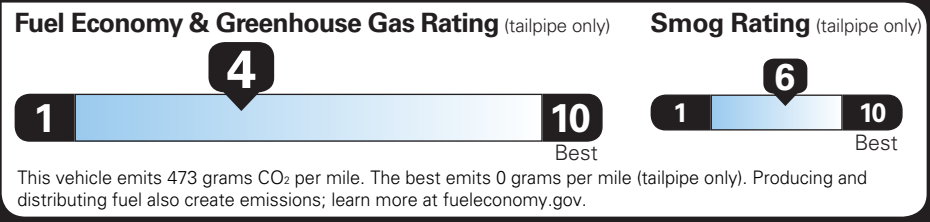

CONNECTIVITY & TECHNOLOGY

1. CHEVROLET INFOTAINMENT 3 7" DIAG COLOR TOUCHSCREEN
2. ADDITIONAL FEATURES FOR COMPATIBLE PHONES INCLUDE: BLUETOOTH AUDIO STREAMING VOICE COMMAND PASSTHROUGH TO PHONE, WIRELESS ANDROID

1. AUTO & APPLE CARPLAY CAPABLE
2. 8 YEARS ONSTAR BASICS SEE ONSTAR.COM FOR TERMS
   - USB PORTS
   - DRIVER INFORMATION CENTER
   - REMOTE KEYLESS ENTRY
   - PUSH BUTTON START

INTERIOR

- AIR CONDITIONING
- POWER WINDOWS
- POWER DOOR LOCKS
- FRONT 40/20/40 BENCH SEATS W/ ARMREST & UNDERSEAT STORAGE

EXTERIOR

- CORNERSTEP REAR BUMPER
- LOCKING TAILGATE
- FRONT RECOVERY HOOKS

MANUFACTURER'S SUGGESTED RETAIL PRICE

STANDARD VEHICLE PRICE $41,500.00

OPTIONS & PRICING

OPTIONS INSTALLED BY THE MANUFACTURER (MAY REPLACE STANDARD EQUIPMENT SHOWN)

FLT-ONSTAR ONE BUSINESS PLUS 24 MONTHS	549.00
GVWR: 6,800 LBS. (3,084 KG)	INC.
REAR AXLE: 3.42 RATIO	INC.
17" PAINTED STEEL WHEELS	INC.

TOTAL OPTIONS	$549.00
TOTAL VEHICLE & OPTIONS	$42,049.00
DESTINATION CHARGE	2,795.00
TOTAL BEFORE SAVINGS	$44,844.00
TURBOMAX ENGINE CREDIT	-1,350.00

TOTAL VEHICLE PRICE* $43,494.00

EPA DOT Fuel Economy and Environment

Gasoline Vehicle

SILVERADO 4WD

Fuel Economy

19 MPG combined city/hwy

17 MPG city

21 MPG highway

5.3 gallons per 100 miles

You spend **$4,500** more in fuel costs over 5 years compared to the average new vehicle.

Annual fuel cost **$2,600**

Actual results will vary for many reasons, including driving conditions and how you drive and maintain your vehicle. The average new vehicle gets 29 MPG and costs $8,500 to fuel over 5 years. Cost estimates are based on 15,000 miles per year at $3.30 per gallon. MPGe is miles per gasoline gallon equivalent. Vehicle emissions are a significant cause of climate change and smog.

fuelconomy.gov
Calculate personalized estimates and compare vehicles

GOVERNMENT 5-STAR SAFETY RATINGS

Overall Vehicle Score ★★★★★

Based on the combined ratings of frontal, side and rollover. Should ONLY be compared to other vehicles of similar size and weight.

Frontal Crash ★★★★★

Based on the risk of injury in a frontal impact. Should ONLY be compared to other vehicles of similar size and weight.

Side Crash ★★★★★

Based on the risk of injury in a side impact.

Rollover ★★★★★

Based on the risk of rollover in a single-vehicle crash.

Star ratings range from 1 to 5 stars (★★★★★) with 5 being the highest. Source: National Highway Traffic Safety Administration (NHTSA) www.safercar.gov or 1-888-327-4236

PARTS CONTENT INFORMATION

FOR VEHICLES IN THIS CARLINE:
U.S./CANADIAN PARTS CONTENT: 38%
MAJOR SOURCES OF FOREIGN PARTS CONTENT: MEXICO 36%

NOTE: PARTS CONTENT DOES NOT INCLUDE FINAL ASSEMBLY, DISTRIBUTION, OR OTHER NON-PARTS COSTS.

FOR THIS VEHICLE:
FINAL ASSEMBLY POINT: SILAO, GJ MEXICO
COUNTRY OF ORIGIN: ENGINE: MEXICO TRANSMISSION: UNITED STATES

This label has been applied pursuant to Federal law - Do not remove prior to delivery to the ultimate purchaser. *Includes Manufacturer's Recommended Pre-Delivery Service. Does not include dealer installed options and accessories not listed above, local taxes or license fees.

© 2009 General Motors LLC GMLBL_PROD_0044 - 11/01/2025

ORDER NO FVQTG7 SALES CODE R
SALES MODEL CODE CK10703
DEALER NO 30369
FINAL ASSEMBLY:
SILAO, GJ MEXICO

VIN 3GCNKAEK7TG360866 REISSUE

DEALER TO WHOM DELIVERED
PAYNE WESLACO CHEVROLET
2229 E EXPY 83
WESLACO, TX 78596-5512

Better drives start with OnStar®
Activate today

Learn more at onstar.com, or scan the QR code
onstar.com/privacy