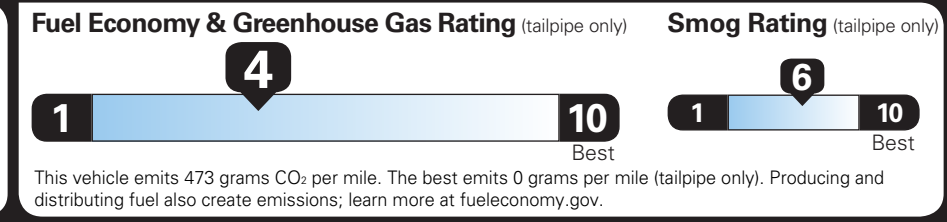

AUTO & APPLE CARPLAY CAPABLE

1. 8 YEARS ONSTAR BASICS
2. SEE ONSTAR.COM FOR TERMS
3. DRIVER INFORMATION CENTER
   - REMOTE KEYLESS ENTRY
   - PUSH BUTTON START

INTERIOR

- AIR CONDITIONING
- FRONT 40/20/40 BENCH SEATS W/ ARMREST & UNDERSEAT STORAGE

EXTERIOR

- CORNERSTEP REAR BUMPER
- LOCKING TAILGATE
- FRONT RECOVERY HOOKS

MANUFACTURER'S SUGGESTED RETAIL PRICE

STANDARD VEHICLE PRICE $41,700.00

OPTIONS & PRICING

OPTIONS INSTALLED BY THE MANUFACTURER (MAY REPLACE STANDARD EQUIPMENT SHOWN)

TRAILERING PACKAGE	425.00
UPFITTER SWITCH KIT (5)	150.00
(CUSTOMER RESPONSIBLE FOR INSTALLATION)	
BACK UP ALARM	138.00
GVWR: 6,900 LBS. (3,130 KG)	INC.
REAR AXLE: 3.42 RATIO	INC.
17" PAINTED STEEL WHEELS	INC.
TOTAL OPTIONS	$713.00
TOTAL VEHICLE & OPTIONS	$42,413.00
DESTINATION CHARGE	2,795.00
TOTAL BEFORE SAVINGS	$45,208.00
TURBOMAX ENGINE CREDIT	-1,350.00

TOTAL VEHICLE PRICE* $43,858.00

EPA DOT Fuel Economy and Environment

Gasoline Vehicle

SILVERADO 4WD

Fuel Economy

19 MPG combined city/hwy

17 MPG city

21 MPG highway

5.3 gallons per 100 miles

Standard pickup trucks range from 12 to 87 MPG. The best vehicle rates 146 MPGe.

You spend $4,500 more in fuel costs over 5 years compared to the average new vehicle.

G C 7

Annual fuel cost $2,600

Actual results will vary for many reasons, including driving conditions and how you drive and maintain your vehicle. The average new vehicle gets 29 MPG and costs $8,500 to fuel over 5 years. Cost estimates are based on 15,000 miles per year at $3.30 per gallon. MPGe is miles per gasoline gallon equivalent. Vehicle emissions are a significant cause of climate change and smog.

fuelconomy.gov
Calculate personalized estimates and compare vehicles

GOVERNMENT 5-STAR SAFETY RATINGS

Overall Vehicle Score ★★★★★

Based on the combined ratings of frontal, side and rollover. Should ONLY be compared to other vehicles of similar size and weight.

Frontal Crash	Driver Passenger	★★★★★
Based on the risk of injury in a frontal impact. Should ONLY be compared to other vehicles of similar size and weight.		
Side Crash	Front seat Rear seat	★★★★★ Not Rated
Based on the risk of injury in a side impact.		
Rollover		★★★★★
Based on the risk of rollover in a single-vehicle crash.		

Star ratings range from 1 to 5 stars (★★★★★) with 5 being the highest.
Source: National Highway Traffic Safety Administration (NHTSA)
www.safercar.gov or 1-888-327-4236

PARTS CONTENT INFORMATION

FOR VEHICLES IN THIS CARLINE:
U.S./CANADIAN PARTS CONTENT: 38%
MAJOR SOURCES OF FOREIGN PARTS CONTENT: MEXICO 36%

NOTE: PARTS CONTENT DOES NOT INCLUDE FINAL ASSEMBLY, DISTRIBUTION, OR OTHER NON-PARTS COSTS.

FOR THIS VEHICLE:
FINAL ASSEMBLY POINT: SILAO, GJ MEXICO
COUNTRY OF ORIGIN: ENGINE: MEXICO TRANSMISSION: UNITED STATES

This label has been applied pursuant to Federal law - Do not remove prior to delivery to the ultimate purchaser. *Includes Manufacturer's Recommended Pre-Delivery Service. Does not include dealer installed options and accessories not listed above, local taxes or license fees.

© 2009 General Motors LLC
GMLBL_PROD_0044 - 11/01/2025

ORDER NO FVNBJJ SALES CODE R
SALES MODEL CODE CK10903
DEALER NO 28132
FINAL ASSEMBLY:
SILAO, GJ MEXICO

VIN 3GCNKAEG6TG414920 REISSUE

DEALER TO WHOM DELIVERED
VALLEY CHEVROLET, INC.
46767 STATE RTE 18 W
WELLINGTON, OH 44090-9265

Better drives start with OnStar®
Activate today

Learn more at onstar.com, or scan the QR code
onstar.com/privacy