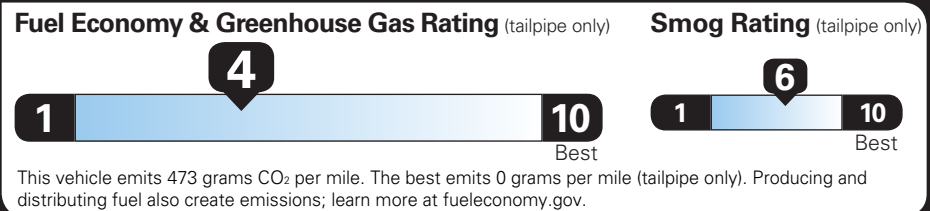

EPA DOT Fuel Economy and Environment

Gasoline Vehicle

SILVERADO 4WD

Fuel Economy

19 MPG combined city/hwy

17 MPG city

21 MPG highway

5.3 gallons per 100 miles

You spend \$4,500 more in fuel costs over 5 years compared to the average new vehicle.

Standard pickup trucks range from 12 to 87 MPG. The best vehicle rates 146 MPGe.

Annual fuel cost \$2,600

Actual results will vary for many reasons, including driving conditions and how you drive and maintain your vehicle. The average new vehicle gets 29 MPG and costs \$8,500 to fuel over 5 years. Cost estimates are based on 15,000 miles per year at \$3.30 per gallon. MPGe is miles per gasoline gallon equivalent. Vehicle emissions are a significant cause of climate change and smog.