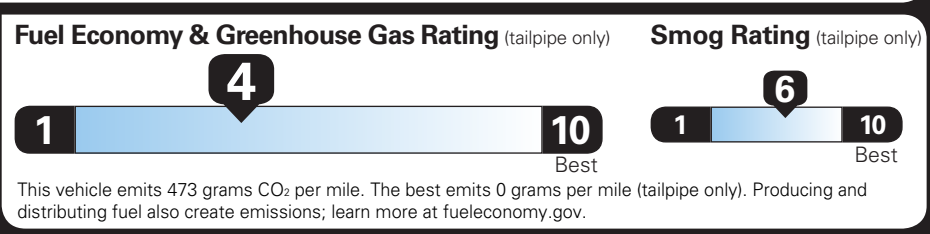

Actual results will vary for many reasons, including driving conditions and how you drive and maintain your vehicle. The average new vehicle gets 29 MPG and costs $8,500 to fuel over 5 years. Cost estimates are based on 15,000 miles per year at $3.30 per gallon. MPGe is miles per gasoline gallon equivalent. Vehicle emissions are a significant cause of climate change and smog.

fuel economy.gov
Calculate personalized estimates and compare vehicles

GOVERNMENT 5-STAR SAFETY RATINGS

This vehicle has not been rated by the government for overall vehicle score, frontal crash, side crash or rollover risk.

Source: National Highway Traffic Safety Administration (NHTSA)
www.safercar.gov or 1-888-327-4236

Equipped with the safety and security of OnStar®

Visit onstar.com for details.

onstar.com/privacy

PARTS CONTENT INFORMATION

FOR VEHICLES IN THIS CARLINE:
U.S./CANADIAN PARTS CONTENT: 38%
MAJOR SOURCES OF FOREIGN PARTS CONTENT: MEXICO 36%

NOTE: PARTS CONTENT DOES NOT INCLUDE FINAL ASSEMBLY, DISTRIBUTION, OR OTHER NON-PARTS COSTS.

FOR THIS VEHICLE:
FINAL ASSEMBLY POINT: SILAO, GJ MEXICO
COUNTRY OF ORIGIN: ENGINE: MEXICO
TRANSMISSION: UNITED STATES

This label has been applied pursuant to Federal law - Do not remove prior to delivery to the ultimate purchaser. *Includes Manufacturer's Recommended Pre-Delivery Service. Does not include dealer installed options and accessories not listed above, local taxes or license fees.

© 2009 General Motors LLC
GMLBL_PROD_0043 - 10/23/2023

ORDER NO FJNSW2 SALES CODE E
SALES MODEL CODE CK10903
DEALER NO 28410
FINAL ASSEMBLY: SILAO, GJ MEXICO

VIN 3GCNKAEK6TG116156 REISSUE

DEALER TO WHOM DELIVERED
SERPENTINI CHEVROLET OF STRONGSVILL
15303 ROYALTON ROAD
STRONGSVILLE, OH 44136-5440