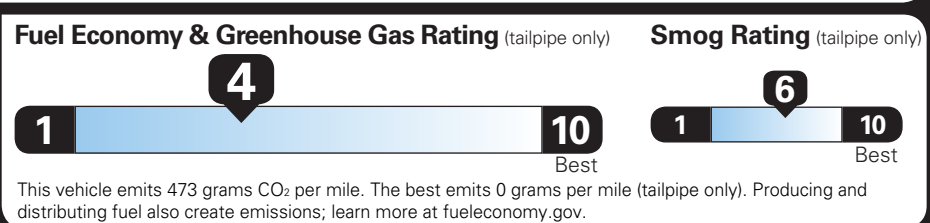

- CHEVROLET INFOTAINMENT 3 7" DIAG COLOR TOUCHSCREEN
- ADDITIONAL FEATURES FOR COMPATIBLE PHONES INCLUDE: BLUETOOTH AUDIO STREAMING VOICE COMMAND PASSTHROUGH TO PHONE, WIRELESS ANDROID

AUTO & APPLE CARPLAY CAPABLE

- 8 YEARS ONSTAR BASICS SEE ONSTAR.COM FOR TERMS
- USB PORTS
- DRIVER INFORMATION CENTER
- REMOTE KEYLESS ENTRY
- PUSH BUTTON START

INTERIOR

- AIR CONDITIONING
- POWER WINDOWS
- POWER DOOR LOCKS
- FRONT 40/20/40 BENCH SEATS W/ ARMREST & UNDERSEAT STORAGE

EXTERIOR

- CORNERSTEP REAR BUMPER
- LOCKING TAILGATE
- FRONT RECOVERY HOOKS

MANUFACTURER'S SUGGESTED RETAIL PRICE
STANDARD VEHICLE PRICE $41,500.00

OPTIONS & PRICING

OPTIONS INSTALLED BY THE MANUFACTURER (MAY REPLACE STANDARD EQUIPMENT SHOWN)

CHEVYTEC SPRAY-ON BEDLINER	545.00
ADAPTIVE CRUISE CONTROL	500.00
WT CONVENIENCE PACKAGE	425.00
• DEEP-TINTED GLASS	
• REAR WINDOW DEFOGGER	
GVWR: 6,800 LBS. (3,084 KG)	INC.
REAR AXLE: 3.42 RATIO	INC.
17" PAINTED STEEL WHEELS	INC.

TOTAL OPTIONS	$1,470.00
TOTAL VEHICLE & OPTIONS	$42,970.00
DESTINATION CHARGE	2,795.00
TOTAL BEFORE SAVINGS	$45,765.00
TURBOMAX ENGINE CREDIT	-1,350.00

TOTAL VEHICLE PRICE* $44,415.00

EPA DOT Fuel Economy and Environment

Gasoline Vehicle

SILVERADO 4WD

Fuel Economy

19 MPG combined city/hwy

17 MPG city

21 MPG highway

5.3 gallons per 100 miles

You spend **$4,500** more in fuel costs over 5 years compared to the average new vehicle.

Annual fuel cost **$2,600**

Actual results will vary for many reasons, including driving conditions and how you drive and maintain your vehicle. The average new vehicle gets 29 MPG and costs $8,500 to fuel over 5 years. Cost estimates are based on 15,000 miles per year at $3.30 per gallon. MPGe is miles per gasoline gallon equivalent. Vehicle emissions are a significant cause of climate change and smog.

fueleconomy.gov
Calculate personalized estimates and compare vehicles

GOVERNMENT 5-STAR SAFETY RATINGS

Overall Vehicle Score ★★★★★
Based on the combined ratings of frontal, side and rollover. Should ONLY be compared to other vehicles of similar size and weight.

Frontal Crash	Driver Passenger	★★★★★
Based on the risk of injury in a frontal impact. Should ONLY be compared to other vehicles of similar size and weight.		
Side Crash	Front seat Rear seat	★★★★★ Not Rated
Based on the risk of injury in a side impact.		
Rollover		★★★★★
Based on the risk of rollover in a single-vehicle crash.		

Star ratings range from 1 to 5 stars (★★★★★) with 5 being the highest.
Source: National Highway Traffic Safety Administration (NHTSA)
www.safercar.gov or 1-888-327-4236

PARTS CONTENT INFORMATION

FOR VEHICLES IN THIS CARLINE:
U.S./CANADIAN PARTS CONTENT: 38%
MAJOR SOURCES OF FOREIGN PARTS CONTENT: MEXICO 36%

NOTE: PARTS CONTENT DOES NOT INCLUDE FINAL ASSEMBLY, DISTRIBUTION, OR OTHER NON-PARTS COSTS.

FOR THIS VEHICLE:
FINAL ASSEMBLY POINT: SILAO, GJ MEXICO
COUNTRY OF ORIGIN: ENGINE: MEXICO TRANSMISSION: UNITED STATES

This label has been applied pursuant to Federal law - Do not remove prior to delivery to the ultimate purchaser. *Includes Manufacturer's Recommended Pre-Delivery Service. Does not include dealer installed options and accessories not listed above, local taxes or license fees.

© 2009 General Motors LLC
GMLBL_PROD_0044 - 11/01/2025

ORDER NO FRZH41 SALES CODE E
SALES MODEL CODE CK10703
DEALER NO 15179
FINAL ASSEMBLY:
SILAO, GJ MEXICO

VIN 3GCNKAEK5TG326439 REISSUE

DEALER TO WHOM DELIVERED
GAULT CHEVROLET CO., INC.
2507 NORTH ST
ENDICOTT, NY 13760-6105

Better drives start with OnStar®
Activate today

Learn more at onstar.com, or scan the QR code
onstar.com/privacy