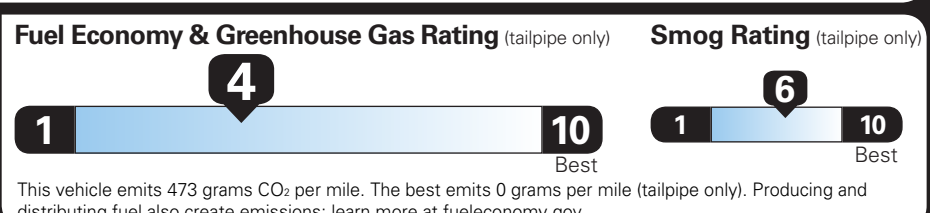

AUTO & APPLE CARPLAY CAPABLE

- 8 YEARS ONSTAR BASICS SEE ONSTAR.COM FOR TERMS
- USB PORTS
- DRIVER INFORMATION CENTER
- REMOTE KEYLESS ENTRY
- PUSH BUTTON START

INTERIOR

- AIR CONDITIONING
- POWER WINDOWS
- POWER DOOR LOCKS
- FRONT 40/20/40 BENCH SEATS W/ ARMREST & UNDERSEAT STORAGE

EXTERIOR

- CORNERSTEP REAR BUMPER
- LOCKING TAILGATE
- FRONT RECOVERY HOOKS

MANUFACTURER'S SUGGESTED RETAIL PRICE

STANDARD VEHICLE PRICE $41,500.00

OPTIONS & PRICING

OPTIONS INSTALLED BY THE MANUFACTURER (MAY REPLACE STANDARD EQUIPMENT SHOWN)

WT VALUE PACKAGE	820.00
• DEEP-TINTED GLASS	
• REAR WINDOW DEFOGGER	
• TRAILERING PACKAGE	
TRAILER BRAKE CONTROLLER	275.00
GVWR: 6,800 LBS. (3,084 KG)	INC.
REAR AXLE: 3.42 RATIO	INC.
17" PAINTED STEEL WHEELS	INC.

TOTAL OPTIONS	$1,095.00
TOTAL VEHICLE & OPTIONS	$42,595.00
DESTINATION CHARGE	2,795.00
TOTAL BEFORE SAVINGS	$45,390.00
WT VALUE PACKAGE DISCOUNT & TURBOMAX ENGINE CREDIT	-1,850.00

TOTAL VEHICLE PRICE* $43,540.00

EPA DOT Fuel Economy and Environment

Gasoline Vehicle

SILVERADO 4WD

Fuel Economy

19 MPG combined city/hwy

17 MPG city

21 MPG highway

5.3 gallons per 100 miles

You spend **$4,500** more in fuel costs over 5 years compared to the average new vehicle.

Annual fuel cost $2,600

Actual results will vary for many reasons, including driving conditions and how you drive and maintain your vehicle. The average new vehicle gets 29 MPG and costs $8,500 to fuel over 5 years. Cost estimates are based on 15,000 miles per year at $3.30 per gallon. MPGe is miles per gasoline gallon equivalent. Vehicle emissions are a significant cause of climate change and smog.

fuel economy.gov
Calculate personalized estimates and compare vehicles

GOVERNMENT 5-STAR SAFETY RATINGS

Overall Vehicle Score ★★★★★
Based on the combined ratings of frontal, side and rollover. Should ONLY be compared to other vehicles of similar size and weight.

Frontal Crash	Driver Passenger	★★★★★
Based on the risk of injury in a frontal impact. Should ONLY be compared to other vehicles of similar size and weight.		
Side Crash	Front seat Rear seat	★★★★★ Not Rated
Based on the risk of injury in a side impact.		
Rollover		★★★★★
Based on the risk of rollover in a single-vehicle crash.		

Star ratings range from 1 to 5 stars (★★★★★) with 5 being the highest.
Source: National Highway Traffic Safety Administration (NHTSA)
www.safercar.gov or 1-888-327-4236

PARTS CONTENT INFORMATION

FOR VEHICLES IN THIS CARLINE:
U.S./CANADIAN PARTS CONTENT: 38%
MAJOR SOURCES OF FOREIGN PARTS CONTENT: MEXICO 36%

NOTE: PARTS CONTENT DOES NOT INCLUDE FINAL ASSEMBLY, DISTRIBUTION, OR OTHER NON-PARTS COSTS.

FOR THIS VEHICLE:
FINAL ASSEMBLY POINT: SILAO, GJ MEXICO
COUNTRY OF ORIGIN: ENGINE: MEXICO TRANSMISSION: UNITED STATES

This label has been applied pursuant to Federal law - Do not remove prior to delivery to the ultimate purchaser. *Includes Manufacturer's Recommended Pre-Delivery Service. Does not include dealer installed options and accessories not listed above, local taxes or license fees.

© 2009 General Motors LLC
GMLBL_PROD_0044 - 11/01/2025

ORDER NO FZCFJ4 SALES CODE R
SALES MODEL CODE CK10703
DEALER NO 13601
FINAL ASSEMBLY: SILAO, GJ MEXICO

VIN 3GCNKAEK3TG369984 REISSUE
DEALER TO WHOM DELIVERED
THREE-WAY CHEVROLET-CADILLAC
P O BOX 9609
BAKERSFIELD, CA 93389-9609

Better drives start with OnStar®
Activate today
Learn more at onstar.com, or scan the QR code
onstar.com/privacy

WARNING
Cancer and Reproductive Harm
www.P65Warnings.ca.gov/passenger-vehicle
SEE OWNER'S MANUAL