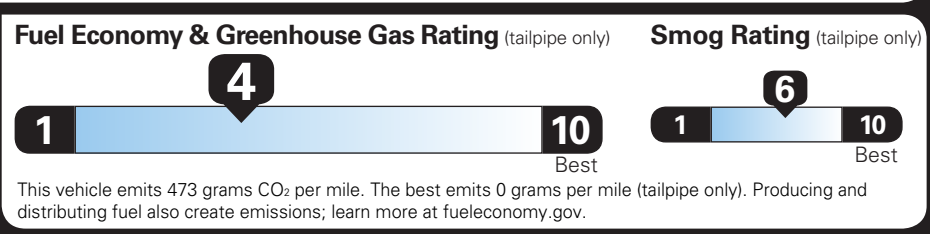

AUTO & APPLE CARPLAY CAPABLE

- 8 YEARS ONSTAR BASICS
- SEE ONSTAR.COM FOR TERMS
- DRIVER INFORMATION CENTER
- REMOTE KEYLESS ENTRY
- PUSH BUTTON START

INTERIOR

- AIR CONDITIONING
- FRONT 40/20/40 BENCH SEATS W/ ARMREST & UNDERSEAT STORAGE

EXTERIOR

- CORNERSTEP REAR BUMPER
- LOCKING TAILGATE
- FRONT RECOVERY HOOKS

MANUFACTURER'S SUGGESTED RETAIL PRICE

STANDARD VEHICLE PRICE $41,700.00

OPTIONS & PRICING

OPTIONS INSTALLED BY THE MANUFACTURER (MAY REPLACE STANDARD EQUIPMENT SHOWN)

WT VALUE PACKAGE 820.00

- DEEP-TINTED GLASS
- REAR WINDOW DEFOGGER
- TRAILERING PACKAGE
- AUTO LOCKING REAR DIFFERENTIAL 395.00
- BLACK MOLDED SPLASH GUARDS 275.00 (DEALER INSTALLED)
- GVWR: 6,900 LBS. (3,130 KG) INC.
- REAR AXLE: 3.42 RATIO INC.
- 17" PAINTED STEEL WHEELS INC.

TOTAL OPTIONS $1,490.00

TOTAL VEHICLE & OPTIONS $43,190.00

DESTINATION CHARGE 2,795.00

TOTAL BEFORE SAVINGS $45,985.00

WT VALUE PACKAGE DISCOUNT & TURBOMAX ENGINE CREDIT -1,850.00

TOTAL VEHICLE PRICE* $44,135.00

EPA DOT Fuel Economy and Environment

Gasoline Vehicle

SILVERADO 4WD

Fuel Economy

19 MPG combined city/hwy

17 MPG city

21 MPG highway

5.3 gallons per 100 miles

You spend **$4,500** more in fuel costs over 5 years compared to the average new vehicle.

Annual fuel cost **$2,600**

Actual results will vary for many reasons, including driving conditions and how you drive and maintain your vehicle. The average new vehicle gets 29 MPG and costs $8,500 to fuel over 5 years. Cost estimates are based on 15,000 miles per year at $3.30 per gallon. MPGe is miles per gasoline gallon equivalent. Vehicle emissions are a significant cause of climate change and smog.

fuel economy.gov
Calculate personalized estimates and compare vehicles

GOVERNMENT 5-STAR SAFETY RATINGS

Overall Vehicle Score ★★★★★
Based on the combined ratings of frontal, side and rollover. Should ONLY be compared to other vehicles of similar size and weight.

Frontal Crash Driver Passenger ★★★★★
Based on the risk of injury in a frontal impact. Should ONLY be compared to other vehicles of similar size and weight.

Side Crash Front seat Rear seat ★★★★★ Not Rated
Based on the risk of injury in a side impact.

Rollover ★★★★★
Based on the risk of rollover in a single-vehicle crash.

Star ratings range from 1 to 5 stars (★★★★★) with 5 being the highest.
Source: National Highway Traffic Safety Administration (NHTSA)
www.safercar.gov or 1-888-327-4236

PARTS CONTENT INFORMATION

FOR VEHICLES IN THIS CARLINE:
U.S./CANADIAN PARTS CONTENT: 38%
MAJOR SOURCES OF FOREIGN PARTS CONTENT: MEXICO 36%

NOTE: PARTS CONTENT DOES NOT INCLUDE FINAL ASSEMBLY, DISTRIBUTION, OR OTHER NON-PARTS COSTS.

FOR THIS VEHICLE:
FINAL ASSEMBLY POINT: SILAO, GJ MEXICO
COUNTRY OF ORIGIN: ENGINE: MEXICO TRANSMISSION: UNITED STATES

This label has been applied pursuant to Federal law - Do not remove prior to delivery to the ultimate purchaser. *Includes Manufacturer's Recommended Pre-Delivery Service. Does not include dealer installed options and accessories not listed above, local taxes or license fees.

© 2009 General Motors LLC
GMLBL_PROD_0044 - 11/01/2025

ORDER NO FSNZV7 SALES CODE E
SALES MODEL CODE CK10903
DEALER NO 32148
FINAL ASSEMBLY: SILAO, GJ MEXICO

VIN 3GCNKAEK3TG314631 REISSUE

DEALER TO WHOM DELIVERED
CENTRAL CHEVROLET, INC.
675 MEMORIAL AVENUE
WEST SPRINGFIELD, MA 01089-3558

Better drives start with OnStar®
Activate today

Learn more at onstar.com, or scan the QR code
onstar.com/privacy