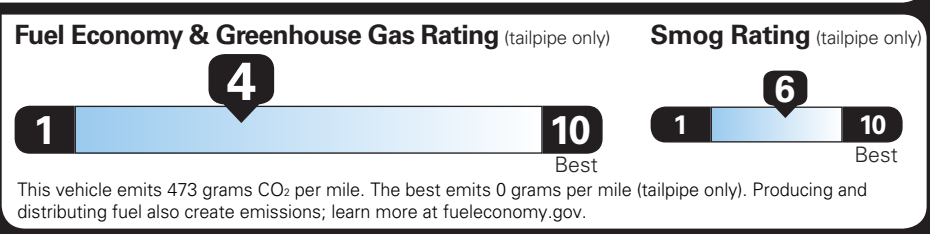

AUTO & APPLE CARPLAY CAPABLE

- 8 YEARS ONSTAR BASICS
- SEE ONSTAR.COM FOR TERMS
- DRIVER INFORMATION CENTER
- REMOTE KEYLESS ENTRY
- PUSH BUTTON START

INTERIOR

- AIR CONDITIONING
- FRONT 40/20/40 BENCH SEATS W/ ARMREST & UNDERSEAT STORAGE

EXTERIOR

- CORNERSTEP REAR BUMPER
- LOCKING TAILGATE
- FRONT RECOVERY HOOKS

MANUFACTURER'S SUGGESTED RETAIL PRICE

STANDARD VEHICLE PRICE $41,700.00

OPTIONS & PRICING

OPTIONS INSTALLED BY THE MANUFACTURER (MAY REPLACE STANDARD EQUIPMENT SHOWN)

WT VALUE PACKAGE 820.00

- DEEP-TINTED GLASS
- REAR WINDOW DEFOGGER
- TRAILERING PACKAGE
- GVWR: 6,900 LBS. (3,130 KG) INC.
- REAR AXLE: 3.42 RATIO INC.
- 17" PAINTED STEEL WHEELS INC.

TOTAL OPTIONS $820.00

TOTAL VEHICLE & OPTIONS $42,520.00

DESTINATION CHARGE 2,795.00

TOTAL BEFORE SAVINGS $45,315.00

WT VALUE PACKAGE DISCOUNT & -1,850.00

TURBOMAX ENGINE CREDIT

TOTAL VEHICLE PRICE* $43,465.00

EPA DOT Fuel Economy and Environment

Gasoline Vehicle

SILVERADO 4WD

Fuel Economy

19 MPG combined city/hwy

17 MPG city

21 MPG highway

5.3 gallons per 100 miles

You spend $4,500 more in fuel costs over 5 years compared to the average new vehicle.

Standard pickup trucks range from 12 to 87 MPG. The best vehicle rates 146 MPGe.

Annual fuel cost $2,600

Actual results will vary for many reasons, including driving conditions and how you drive and maintain your vehicle. The average new vehicle gets 29 MPG and costs $8,500 to fuel over 5 years. Cost estimates are based on 15,000 miles per year at $3.30 per gallon. MPGe is miles per gasoline gallon equivalent. Vehicle emissions are a significant cause of climate change and smog.

fuelconomy.gov
Calculate personalized estimates and compare vehicles

GOVERNMENT 5-STAR SAFETY RATINGS

Overall Vehicle Score ★★★★★

Based on the combined ratings of frontal, side and rollover. Should ONLY be compared to other vehicles of similar size and weight.

Frontal Crash Driver Passenger ★★★★★

Based on the risk of injury in a frontal impact. Should ONLY be compared to other vehicles of similar size and weight.

Side Crash Front seat Rear seat ★★★★★ Not Rated

Based on the risk of injury in a side impact.

Rollover ★★★★★

Based on the risk of rollover in a single-vehicle crash.

Star ratings range from 1 to 5 stars (★★★★★) with 5 being the highest. Source: National Highway Traffic Safety Administration (NHTSA) www.safercar.gov or 1-888-327-4236

PARTS CONTENT INFORMATION

FOR VEHICLES IN THIS CARLINE:
U.S./CANADIAN PARTS CONTENT: 38%
MAJOR SOURCES OF FOREIGN PARTS CONTENT: MEXICO 36%

NOTE: PARTS CONTENT DOES NOT INCLUDE FINAL ASSEMBLY, DISTRIBUTION, OR OTHER NON-PARTS COSTS.

FOR THIS VEHICLE:
FINAL ASSEMBLY POINT: SILAO, GJ MEXICO
COUNTRY OF ORIGIN: ENGINE: MEXICO TRANSMISSION: UNITED STATES

This label has been applied pursuant to Federal law - Do not remove prior to delivery to the ultimate purchaser. *Includes Manufacturer's Recommended Pre-Delivery Service. Does not include dealer installed options and accessories not listed above, local taxes or license fees.

© 2009 General Motors LLC GMLBL_PROD_0044 - 11/01/2025

ORDER NO FRWR6 SALES CODE E
SALES MODEL CODE CK10903
DEALER NO 16143
FINAL ASSEMBLY:
SILAO, GJ MEXICO

VIN 3GCNKAEK3TG258609 REISSUE

DEALER TO WHOM DELIVERED
JIM HUDSON CHEVROLET
111 NEWLAND RD
COLUMBIA, SC 29229-8350

OnStar Better drives start with OnStar®
Activate today

Learn more at onstar.com, or scan the QR code onstar.com/privacy