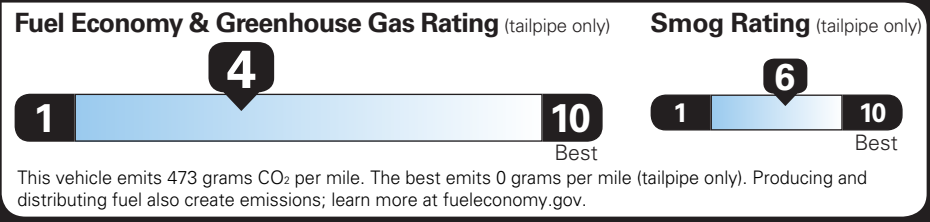

EPA DOT Fuel Economy and Environment

Gasoline Vehicle

SILVERADO 4WD

Fuel Economy

19 MPG combined city/hwy
17 MPG city
21 MPG highway

5.3 gallons per 100 miles

You spend \$4,500 more in fuel costs over 5 years compared to the average new vehicle.

Standard pickup trucks range from 12 to 87 MPG. The best vehicle rates 146 MPGe.

Annual fuel cost \$2,600

Actual results will vary for many reasons, including driving conditions and how you drive and maintain your vehicle. The average new vehicle gets 29 MPG and costs \$8,500 to fuel over 5 years. Cost estimates are based on 15,000 miles per year at \$3.30 per gallon. MPGe is miles per gasoline gallon equivalent. Vehicle emissions are a significant cause of climate change and smog.