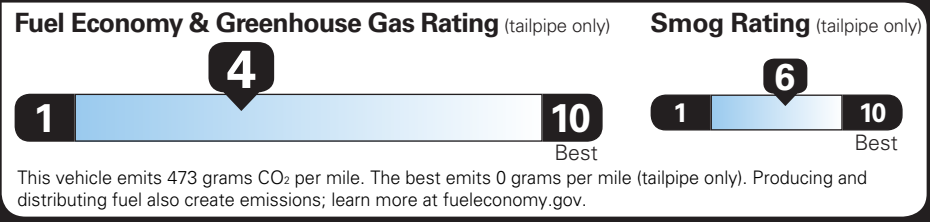

Actual results will vary for many reasons, including driving conditions and how you drive and maintain your vehicle. The average new vehicle gets 29 MPG and costs $8,500 to fuel over 5 years. Cost estimates are based on 15,000 miles per year at $3.30 per gallon. MPGe is miles per gasoline gallon equivalent. Vehicle emissions are a significant cause of climate change and smog.

fuel economy.gov
Calculate personalized estimates and compare vehicles

GOVERNMENT 5-STAR SAFETY RATINGS

This vehicle has not been rated by the government for overall vehicle score, frontal crash, side crash or rollover risk.

Source: National Highway Traffic Safety Administration (NHTSA)
www.safercar.gov or 1-888-327-4236

Equipped with the safety and security of OnStar.
Visit onstar.com for details.
onstar.com/privacy

WARNING
Cancer and Reproductive Harm
www.P65Warnings.ca.gov/
passenger-vehicle
SEE OWNER'S MANUAL

PARTS CONTENT INFORMATION

FOR VEHICLES IN THIS CARLINE:
U.S./CANADIAN PARTS CONTENT: 38%
MAJOR SOURCES OF FOREIGN PARTS CONTENT: MEXICO 36%

NOTE: PARTS CONTENT DOES NOT INCLUDE FINAL ASSEMBLY, DISTRIBUTION, OR OTHER NON-PARTS COSTS.

FOR THIS VEHICLE:
FINAL ASSEMBLY POINT: SILAO, GJ MEXICO
COUNTRY OF ORIGIN: ENGINE: MEXICO
TRANSMISSION: UNITED STATES

This label has been applied pursuant to Federal law - Do not remove prior to delivery to the ultimate purchaser. *Includes Manufacturer's Recommended Pre-Delivery Service. Does not include dealer installed options and accessories not listed above, local taxes or license fees.

© 2009 General Motors LLC
GMLBL_PROD_0043 - 10/23/2023

ORDER NO FHVK2T SALES CODE E
SALES MODEL CODE CK10903
DEALER NO 06274
FINAL ASSEMBLY:
SILAO, GJ MEXICO

VIN 3GCNKAEK3TG113294 REISSUE
DEALER TO WHOM DELIVERED
SILVEIRA CHEVROLET
687 W NAPA ST
SONOMA, CA 95476-6410