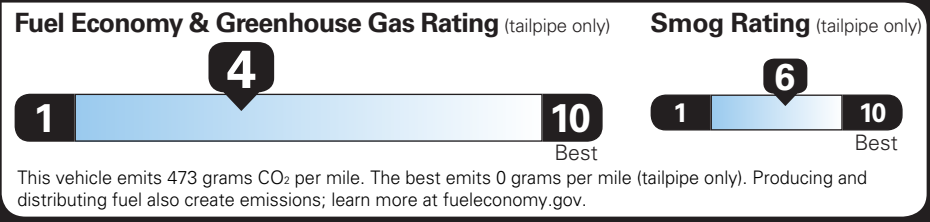

AUTO & APPLE CARPLAY CAPABLE

- 8 YEARS ONSTAR BASICS
- SEE ONSTAR.COM FOR TERMS
- DRIVER INFORMATION CENTER
- REMOTE KEYLESS ENTRY
- PUSH BUTTON START

INTERIOR

- AIR CONDITIONING
- FRONT 40/20/40 BENCH SEATS W/ ARMREST & UNDERSEAT STORAGE

EXTERIOR

- CORNERSTEP REAR BUMPER
- LOCKING TAILGATE
- FRONT RECOVERY HOOKS

MANUFACTURER'S SUGGESTED RETAIL PRICE

STANDARD VEHICLE PRICE $41,700.00

OPTIONS & PRICING

OPTIONS INSTALLED BY THE MANUFACTURER (MAY REPLACE STANDARD EQUIPMENT SHOWN)

TRAILERING PACKAGE	425.00
AUTO LOCKING REAR DIFFERENTIAL	395.00
TRAILER BRAKE CONTROLLER	275.00
ENGINE BLOCK HEATER	100.00
GVWR: 6,900 LBS. (3,130 KG)	INC.
REAR AXLE: 3.42 RATIO	INC.
17" PAINTED STEEL WHEELS	INC.

TOTAL OPTIONS	$1,195.00
TOTAL VEHICLE & OPTIONS	$42,895.00
DESTINATION CHARGE	2,795.00
TOTAL BEFORE SAVINGS	$45,690.00
TURBOMAX ENGINE CREDIT	-1,350.00

TOTAL VEHICLE PRICE* $44,340.00

EPA DOT Fuel Economy and Environment

Gasoline Vehicle

SILVERADO 4WD

Fuel Economy

19 MPG combined city/hwy

17 MPG city

21 MPG highway

5.3 gallons per 100 miles

Standard pickup trucks range from 12 to 87 MPG. The best vehicle rates 146 MPGe.

You spend $4,500 more in fuel costs over 5 years compared to the average new vehicle.

G C 7

Annual fuel cost $2,600

Actual results will vary for many reasons, including driving conditions and how you drive and maintain your vehicle. The average new vehicle gets 29 MPG and costs $8,500 to fuel over 5 years. Cost estimates are based on 15,000 miles per year at $3.30 per gallon. MPGe is miles per gasoline gallon equivalent. Vehicle emissions are a significant cause of climate change and smog.

fuelconomy.gov

Calculate personalized estimates and compare vehicles

GOVERNMENT 5-STAR SAFETY RATINGS

Overall Vehicle Score ★★★★★

Based on the combined ratings of frontal, side and rollover. Should ONLY be compared to other vehicles of similar size and weight.

Frontal Crash Driver Passenger ★★★★★

Based on the risk of injury in a frontal impact. Should ONLY be compared to other vehicles of similar size and weight.

Side Crash Front seat Rear seat ★★★★★ Not Rated

Based on the risk of injury in a side impact.

Rollover ★★★★★

Based on the risk of rollover in a single-vehicle crash.

Star ratings range from 1 to 5 stars (★★★★★) with 5 being the highest. Source: National Highway Traffic Safety Administration (NHTSA) www.safercar.gov or 1-888-327-4236

PARTS CONTENT INFORMATION

FOR VEHICLES IN THIS CARLINE:
U.S./CANADIAN PARTS CONTENT: 38%
MAJOR SOURCES OF FOREIGN PARTS CONTENT: MEXICO 36%

NOTE: PARTS CONTENT DOES NOT INCLUDE FINAL ASSEMBLY, DISTRIBUTION, OR OTHER NON-PARTS COSTS.

FOR THIS VEHICLE:
FINAL ASSEMBLY POINT: SILAO, GJ MEXICO
COUNTRY OF ORIGIN: ENGINE: MEXICO TRANSMISSION: UNITED STATES

This label has been applied pursuant to Federal law - Do not remove prior to delivery to the ultimate purchaser. *Includes Manufacturer's Recommended Pre-Delivery Service. Does not include dealer installed options and accessories not listed above, local taxes or license fees.

© 2009 General Motors LLC GMLBL_PROD_0044 - 11/01/2025

ORDER NO FRZM45 SALES CODE E
SALES MODEL CODE CK10903
DEALER NO 36020
FINAL ASSEMBLY:
SILAO, GJ MEXICO

VIN 3GCNKAEK2TG307220 REISSUE

DEALER TO WHOM DELIVERED
CORWIN MOTORS OF KALISPELL
2565 HIGHWAY 93
KALISPELL, MT 59901-3875

Better drives start with OnStar®
Activate today

Learn more at onstar.com, or scan the QR code
onstar.com/privacy