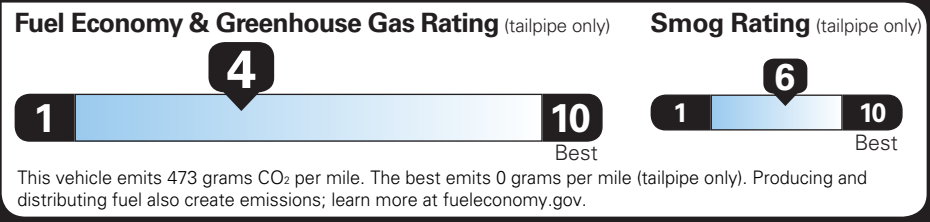

CONNECTIVITY & TECHNOLOGY

1. CHEVROLET INFOTAINMENT 3 7" DIAG COLOR TOUCHSCREEN
2. ADDITIONAL FEATURES FOR COMPATIBLE PHONES INCLUDE: BLUETOOTH AUDIO STREAMING VOICE COMMAND PASSTHROUGH TO PHONE, WIRELESS ANDROID

AUTO & APPLE CARPLAY CAPABLE

- 8 YEARS ONSTAR BASICS
- SEE ONSTAR.COM FOR TERMS
- DRIVER INFORMATION CENTER
- REMOTE KEYLESS ENTRY
- PUSH BUTTON START

INTERIOR

- AIR CONDITIONING
- FRONT 40/20/40 BENCH SEATS W/ ARMREST & UNDERSEAT STORAGE

EXTERIOR

- CORNERSTEP REAR BUMPER
- LOCKING TAILGATE
- FRONT RECOVERY HOOKS

MANUFACTURER'S SUGGESTED RETAIL PRICE

STANDARD VEHICLE PRICE $41,700.00

OPTIONS & PRICING

OPTIONS INSTALLED BY THE MANUFACTURER (MAY REPLACE STANDARD EQUIPMENT SHOWN)

TRAILERING PACKAGE	425.00
UPFITTER SWITCH KIT (5)	150.00
(CUSTOMER RESPONSIBLE FOR INSTALLATION)	
BACK UP ALARM	138.00
GVWR: 6,900 LBS. (3,130 KG)	INC.
REAR AXLE: 3.42 RATIO	INC.
17" PAINTED STEEL WHEELS	INC.
TOTAL OPTIONS	$713.00
TOTAL VEHICLE & OPTIONS	$42,413.00
DESTINATION CHARGE	2,795.00
TOTAL BEFORE SAVINGS	$45,208.00
TURBOMAX ENGINE CREDIT	-1,350.00

TOTAL VEHICLE PRICE* $43,858.00

EPA DOT Fuel Economy and Environment

Gasoline Vehicle

SILVERADO 4WD

Fuel Economy

19 MPG combined city/hwy

17 MPG city

21 MPG highway

5.3 gallons per 100 miles

You spend **$4,500** more in fuel costs over 5 years compared to the average new vehicle.

Annual fuel cost $2,600

Actual results will vary for many reasons, including driving conditions and how you drive and maintain your vehicle. The average new vehicle gets 29 MPG and costs $8,500 to fuel over 5 years. Cost estimates are based on 15,000 miles per year at $3.30 per gallon. MPGe is miles per gasoline gallon equivalent. Vehicle emissions are a significant cause of climate change and smog.

fueleconomy.gov
Calculate personalized estimates and compare vehicles

GOVERNMENT 5-STAR SAFETY RATINGS

Overall Vehicle Score ★★★★★

Based on the combined ratings of frontal, side and rollover. Should ONLY be compared to other vehicles of similar size and weight.

Frontal Crash	Driver Passenger	★★★★★
Based on the risk of injury in a frontal impact. Should ONLY be compared to other vehicles of similar size and weight.		
Side Crash	Front seat Rear seat	★★★★★ Not Rated
Based on the risk of injury in a side impact.		
Rollover		★★★★★
Based on the risk of rollover in a single-vehicle crash.		

Star ratings range from 1 to 5 stars (★★★★★) with 5 being the highest. Source: National Highway Traffic Safety Administration (NHTSA) www.safercar.gov or 1-888-327-4236

PARTS CONTENT INFORMATION

FOR VEHICLES IN THIS CARLINE:
U.S./CANADIAN PARTS CONTENT: 38%
MAJOR SOURCES OF FOREIGN PARTS CONTENT: MEXICO 36%

NOTE: PARTS CONTENT DOES NOT INCLUDE FINAL ASSEMBLY, DISTRIBUTION, OR OTHER NON-PARTS COSTS.

FOR THIS VEHICLE:
FINAL ASSEMBLY POINT: SILAO, GJ MEXICO
COUNTRY OF ORIGIN: ENGINE: MEXICO TRANSMISSION: UNITED STATES

This label has been applied pursuant to Federal law - Do not remove prior to delivery to the ultimate purchaser. *Includes Manufacturer's Recommended Pre-Delivery Service. Does not include dealer installed options and accessories not listed above, local taxes or license fees.

© 2009 General Motors LLC
GMLBL_PROD_0044 - 11/01/2025

ORDER NO FVNBFF SALES CODE R
SALES MODEL CODE CK10903
DEALER NO 28132
FINAL ASSEMBLY:
SILAO, GJ MEXICO

VIN 3GCNKAEK1TG413898 REISSUE

DEALER TO WHOM DELIVERED
VALLEY CHEVROLET, INC.
46767 STATE RTE 18 W
WELLINGTON, OH 44090-9265

Better drives start with OnStar®
Activate today

Learn more at onstar.com, or scan the QR code

onstar.com/privacy