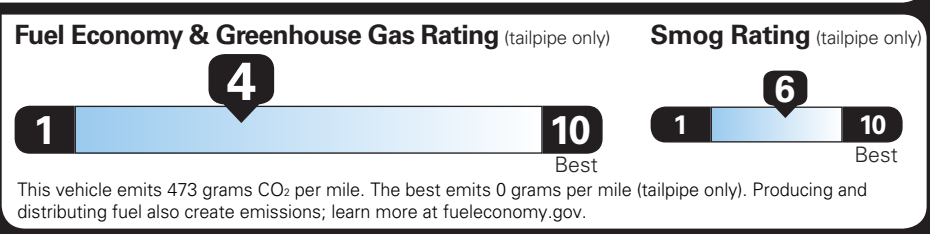

8 YEARS ONSTAR BASICS

- SEE ONSTAR.COM FOR TERMS
- DRIVER INFORMATION CENTER
- REMOTE KEYLESS ENTRY
- PUSH BUTTON START

INTERIOR

- AIR CONDITIONING
- FRONT 40/20/40 BENCH SEATS W/ ARMREST & UNDERSEAT STORAGE

EXTERIOR

- CORNERSTEP REAR BUMPER
- LOCKING TAILGATE
- FRONT RECOVERY HOOKS

MANUFACTURER'S SUGGESTED RETAIL PRICE

STANDARD VEHICLE PRICE $41,700.00

OPTIONS & PRICING

OPTIONS INSTALLED BY THE MANUFACTURER (MAY REPLACE STANDARD EQUIPMENT SHOWN)

CHEVYTEC SPRAY-ON BEDLINER 545.00

WT CONVENIENCE PACKAGE 425.00

- DEEP-TINTED GLASS
- REAR WINDOW DEFOGGER
- AUTO LOCKING REAR DIFFERENTIAL 395.00
- ALL-TERRAIN TIRES 200.00
- WORK TRUCK PACKAGE 175.00
- SKID PLATES
- HEAVY-DUTY AIR FILTER
- GVWR: 6,900 LBS. (3,130 KG) INC.
- REAR AXLE: 3.42 RATIO INC.
- 17" PAINTED STEEL WHEELS INC.

TOTAL OPTIONS $1,740.00

TOTAL VEHICLE & OPTIONS $43,440.00

DESTINATION CHARGE 2,795.00

TOTAL BEFORE SAVINGS $46,235.00

TURBOMAX ENGINE CREDIT -1,350.00

TOTAL VEHICLE PRICE* $44,885.00

EPA DOT Fuel Economy and Environment

Gasoline Vehicle

SILVERADO 4WD

Fuel Economy

19 MPG combined city/hwy

17 MPG city

21 MPG highway

5.3 gallons per 100 miles

You spend **$4,500** more in fuel costs over 5 years compared to the average new vehicle.

Annual fuel cost **$2,600**

Actual results will vary for many reasons, including driving conditions and how you drive and maintain your vehicle. The average new vehicle gets 29 MPG and costs $8,500 to fuel over 5 years. Cost estimates are based on 15,000 miles per year at $3.30 per gallon. MPGe is miles per gasoline gallon equivalent. Vehicle emissions are a significant cause of climate change and smog.

fuel economy.gov
Calculate personalized estimates and compare vehicles

GOVERNMENT 5-STAR SAFETY RATINGS

Overall Vehicle Score ★★★★★

Based on the combined ratings of frontal, side and rollover. Should ONLY be compared to other vehicles of similar size and weight.

Frontal Crash ★★★★★

Based on the risk of injury in a frontal impact. Should ONLY be compared to other vehicles of similar size and weight.

Side Crash ★★★★★

Based on the risk of injury in a side impact.

Rollover ★★★★★

Based on the risk of rollover in a single-vehicle crash.

Star ratings range from 1 to 5 stars (★★★★★) with 5 being the highest.
Source: National Highway Traffic Safety Administration (NHTSA)
www.safercar.gov or 1-888-327-4236

PARTS CONTENT INFORMATION

FOR VEHICLES IN THIS CARLINE:
U.S./CANADIAN PARTS CONTENT: 38%
MAJOR SOURCES OF FOREIGN PARTS CONTENT: MEXICO 36%

NOTE: PARTS CONTENT DOES NOT INCLUDE FINAL ASSEMBLY, DISTRIBUTION, OR OTHER NON-PARTS COSTS.

FOR THIS VEHICLE:
FINAL ASSEMBLY POINT: SILAO, GJ MEXICO
COUNTRY OF ORIGIN: ENGINE: MEXICO TRANSMISSION: UNITED STATES

This label has been applied pursuant to Federal law - Do not remove prior to delivery to the ultimate purchaser. *Includes Manufacturer's Recommended Pre-Delivery Service. Does not include dealer installed options and accessories not listed above, local taxes or license fees.

© 2009 General Motors LLC
GMLBL_PROD_0044 - 11/01/2025

ORDER NO FRWJ06 SALES CODE E
SALES MODEL CODE CK10903
DEALER NO 11437
FINAL ASSEMBLY: SILAO, GJ MEXICO

VIN 3GCNKAEK1TG256003 REISSUE
DEALER TO WHOM DELIVERED
PHILLIPS CHEVROLET INC
9700 W LINCOLN HWY
FRANKFORT, IL 60423-1553

Better drives start with OnStar®
Activate today

Learn more at onstar.com, or scan the QR code

onstar.com/privacy