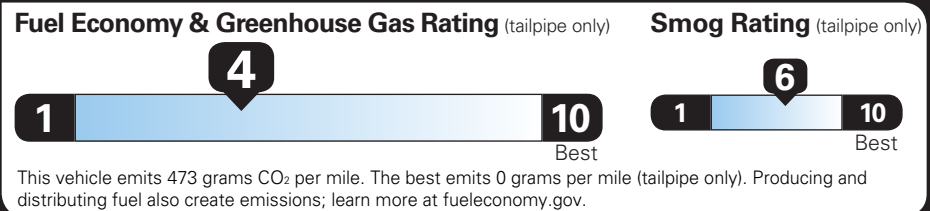

TOTAL OPTIONS	\$1,395.00
TOTAL VEHICLE & OPTIONS	\$42,895.00
DESTINATION CHARGE	2,595.00
TOTAL BEFORE SAVINGS	\$45,490.00
TURBOMAX ENGINE CREDIT	-1,350.00

TOTAL VEHICLE PRICE* \$44,140.00

EPA DOT Fuel Economy and Environment

Gasoline Vehicle

SILVERADO 4WD

Fuel Economy

19 MPG combined city/hwy

17 MPG city

21 MPG highway

5.3 gallons per 100 miles

You spend \$4,500 more in fuel costs over 5 years compared to the average new vehicle.

Standard pickup trucks range from 12 to 87 MPG. The best vehicle rates 146 MPGe.

Annual fuel cost \$2,600

Actual results will vary for many reasons, including driving conditions and how you drive and maintain your vehicle. The average new vehicle gets 29 MPG and costs \$8,500 to fuel over 5 years. Cost estimates are based on 15,000 miles per year at \$3.30 per gallon. MPGe is miles per gasoline gallon equivalent. Vehicle emissions are a significant cause of climate change and smog.