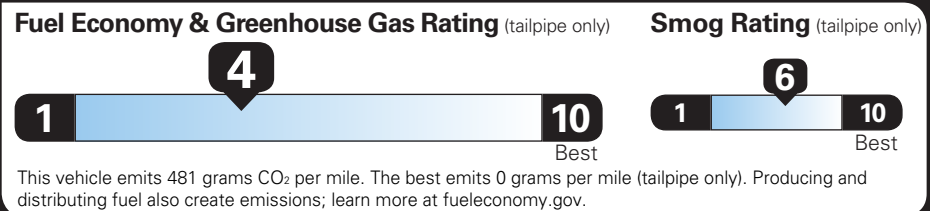

Actual results will vary for many reasons, including driving conditions and how you drive and maintain your vehicle. The average new vehicle gets 28 MPG and costs $9,500 to fuel over 5 years. Cost estimates are based on 15,000 miles per year at $3.50 per gallon. MPGe is miles per gasoline gallon equivalent. Vehicle emissions are a significant cause of climate change and smog.

fuel economy.gov
Calculate personalized estimates and compare vehicles

GOVERNMENT 5-STAR SAFETY RATINGS

Overall Vehicle Score ★★★★★
Based on the combined ratings of frontal, side and rollover. Should ONLY be compared to other vehicles of similar size and weight.

Frontal Crash Driver Passenger ★★★★★
Based on the risk of injury in a frontal impact. Should ONLY be compared to other vehicles of similar size and weight.

Side Crash Front seat Rear seat ★★★★★ Not Rated
Based on the risk of injury in a side impact.

Rollover ★★★★★
Based on the risk of rollover in a single-vehicle crash.

Star ratings range from 1 to 5 stars (★★★★★) with 5 being the highest.
Source: National Highway Traffic Safety Administration (NHTSA)
www.safercar.gov or 1-888-327-4236

PARTS CONTENT INFORMATION

FOR VEHICLES IN THIS CARLINE:
U.S./CANADIAN PARTS CONTENT: 37%
MAJOR SOURCES OF FOREIGN PARTS CONTENT: MEXICO 37%

NOTE: PARTS CONTENT DOES NOT INCLUDE FINAL ASSEMBLY, DISTRIBUTION, OR OTHER NON-PARTS COSTS.

FOR THIS VEHICLE:
FINAL ASSEMBLY POINT: SILAO, GJ MEXICO
COUNTRY OF ORIGIN: ENGINE: MEXICO TRANSMISSION: UNITED STATES

This label has been applied pursuant to Federal law - Do not remove prior to delivery to the ultimate purchaser. *Includes Manufacturer's Recommended Pre-Delivery Service. Does not include dealer installed options and accessories not listed above, local taxes or license fees.

© 2009 General Motors LLC
GMLBL_PROD_0043 - 10/23/2023

ORDER NO DVJKMV SALES CODE E
SALES MODEL CODE CK10703
DEALER NO 07261
FINAL ASSEMBLY: SILAO, GJ MEXICO

VIN 3GCNKAEK1SG234565 REISSUE
DEALER TO WHOM DELIVERED
DUNCAN CHEVROLET CO., INC.
PO BOX 510
STRATFORD, TX 79084-0510

Equipped with the safety and security of OnStar®
Visit onstar.com for details.
onstar.com/privacy