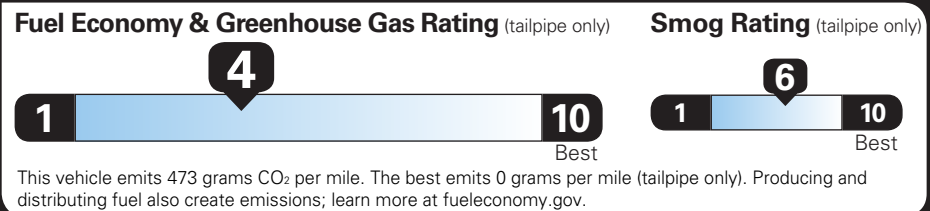

EPA DOT Fuel Economy and Environment

Gasoline Vehicle

SILVERADO 4WD

Fuel Economy

19 MPG combined city/hwy

17 MPG city

21 MPG highway

5.3 gallons per 100 miles

Standard pickup trucks range from 12 to 87 MPG. The best vehicle rates 146 MPGe.

You spend \$4,500 more in fuel costs over 5 years compared to the average new vehicle.

G C 7

Annual fuel cost \$2,600

Actual results will vary for many reasons, including driving conditions and how you drive and maintain your vehicle. The average new vehicle gets 29 MPG and costs \$8,500 to fuel over 5 years. Cost estimates are based on 15,000 miles per year at \$3.30 per gallon. MPGe is miles per gasoline gallon equivalent. Vehicle emissions are a significant cause of climate change and smog.