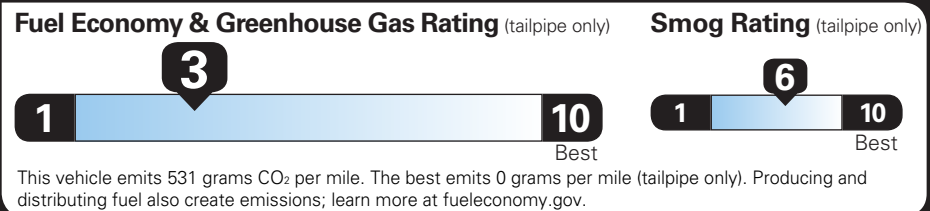

PERFORMANCE & MECHANICAL

- AUTOTRAC TRANSFER CASE
- STABILITRAK W/ TRAILER SWAY CONTROL & HILL START ASSIST
- ALL-SEASON TIRES
- BRAKE PAD WEAR INDICATOR

CONNECTIVITY & TECHNOLOGY

- CHEVROLET INFOTAINMENT 3 7" DIAG COLOR TOUCHSCREEN
- ADDITIONAL FEATURES FOR COMPATIBLE PHONES INCLUDE: BLUETOOTH AUDIO STREAMING VOICE COMMAND PASSTHROUGH TO PHONE, WIRELESS ANDROID AUTO & APPLE CARPLAY CAPABLE

8 YEARS ONSTAR BASICS

- SEE ONSTAR.COM FOR TERMS
- DRIVER INFORMATION CENTER
- REMOTE KEYLESS ENTRY
- PUSH BUTTON START

INTERIOR

- AIR CONDITIONING
- FRONT 40/20/40 BENCH SEATS W/ ARMREST & UNDERSEAT STORAGE

EXTERIOR

- CORNERSTEP REAR BUMPER
- LOCKING TAILGATE
- FRONT RECOVERY HOOKS

MANUFACTURER'S SUGGESTED RETAIL PRICE

STANDARD VEHICLE PRICE $41,700.00

OPTIONS & PRICING

OPTIONS INSTALLED BY THE MANUFACTURER (MAY REPLACE STANDARD EQUIPMENT SHOWN)

ENGINE: 5.3L ECOTEC3 V8 1,595.00

WITH DYNAMIC FUEL MANAGEMENT

GVWR: 6,900 LBS. (3,130 KG) INC.
REAR AXLE: 3.23 RATIO INC.
17" PAINTED STEEL WHEELS INC.

TOTAL OPTIONS $1,595.00

TOTAL VEHICLE & OPTIONS $43,295.00

DESTINATION CHARGE 2,795.00

TOTAL VEHICLE PRICE* $46,090.00

EPA DOT Fuel Economy and Environment

Gasoline Vehicle

SILVERADO 4WD

Fuel Economy

17 MPG combined city/hwy

15 MPG city

19 MPG highway

5.9 gallons per 100 miles

You spend **$6,000** more in fuel costs over 5 years compared to the average new vehicle.

Annual fuel cost $2,900

Actual results will vary for many reasons, including driving conditions and how you drive and maintain your vehicle. The average new vehicle gets 29 MPG and costs $8,500 to fuel over 5 years. Cost estimates are based on 15,000 miles per year at $3.30 per gallon. MPGe is miles per gasoline gallon equivalent. Vehicle emissions are a significant cause of climate change and smog.

fuel economy.gov

Calculate personalized estimates and compare vehicles

GOVERNMENT 5-STAR SAFETY RATINGS

Overall Vehicle Score ★★★★★

Based on the combined ratings of frontal, side and rollover. Should ONLY be compared to other vehicles of similar size and weight.

Frontal Crash Driver Passenger ★★★★★

Based on the risk of injury in a frontal impact. Should ONLY be compared to other vehicles of similar size and weight.

Side Crash Front seat Rear seat ★★★★★ Not Rated

Based on the risk of injury in a side impact.

Rollover ★★★★★

Based on the risk of rollover in a single-vehicle crash.

Star ratings range from 1 to 5 stars (★★★★★) with 5 being the highest. Source: National Highway Traffic Safety Administration (NHTSA) www.safercar.gov or 1-888-327-4236

PARTS CONTENT INFORMATION

FOR VEHICLES IN THIS CARLINE:
U.S./CANADIAN PARTS CONTENT: 38%
MAJOR SOURCES OF FOREIGN PARTS CONTENT: MEXICO 36%

NOTE: PARTS CONTENT DOES NOT INCLUDE FINAL ASSEMBLY, DISTRIBUTION, OR OTHER NON-PARTS COSTS.

FOR THIS VEHICLE:
FINAL ASSEMBLY POINT: SILAO, GJ MEXICO
COUNTRY OF ORIGIN: ENGINE: UNITED STATES TRANSMISSION: UNITED STATES

This label has been applied pursuant to Federal law - Do not remove prior to delivery to the ultimate purchaser. *Includes Manufacturer's Recommended Pre-Delivery Service. Does not include dealer installed options and accessories not listed above, local taxes or license fees.

© 2009 General Motors LLC GMLBL_PROD_0044 - 11/01/2025

ORDER NO FXZZK0 SALES CODE R
SALES MODEL CODE CK10903
DEALER NO 36475
FINAL ASSEMBLY:
SILAO, GJ MEXICO

VIN 3GCNKAEDXTG394673 REISSUE

DEALER TO WHOM DELIVERED
MURDOCK CHEVROLET, INC.
2375 S 625 W
WOODS CROSS, UT 84010-8182

Better drives start with OnStar®
Activate today

Learn more at onstar.com, or scan the QR code
onstar.com/privacy