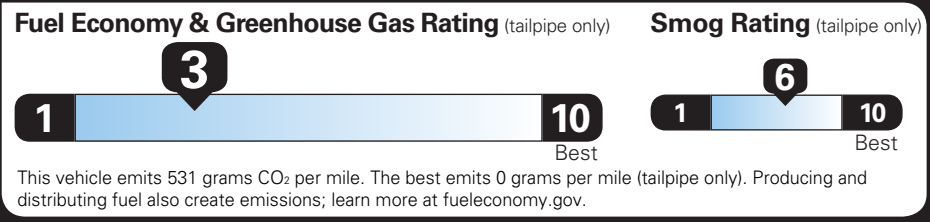

Actual results will vary for many reasons, including driving conditions and how you drive and maintain your vehicle. The average new vehicle gets 29 MPG and costs $8,500 to fuel over 5 years. Cost estimates are based on 15,000 miles per year at $3.30 per gallon. MPGe is miles per gasoline gallon equivalent. Vehicle emissions are a significant cause of climate change and smog.

fuel economy.gov
Calculate personalized estimates and compare vehicles

GOVERNMENT 5-STAR SAFETY RATINGS

This vehicle has not been rated by the government for overall vehicle score, frontal crash, side crash or rollover risk.

Source: National Highway Traffic Safety Administration (NHTSA)
www.safercar.gov or 1-888-327-4236

Equipped with the safety and security of OnStar®

Visit onstar.com for details.

onstar.com/privacy

PARTS CONTENT INFORMATION

FOR VEHICLES IN THIS CARLINE:
U.S./CANADIAN PARTS CONTENT: 38%
MAJOR SOURCES OF FOREIGN PARTS CONTENT: MEXICO 36%

NOTE: PARTS CONTENT DOES NOT INCLUDE FINAL ASSEMBLY, DISTRIBUTION, OR OTHER NON-PARTS COSTS.

FOR THIS VEHICLE:
FINAL ASSEMBLY POINT: SILAO, GJ MEXICO
COUNTRY OF ORIGIN: ENGINE: UNITED STATES TRANSMISSION: UNITED STATES

This label has been applied pursuant to Federal law - Do not remove prior to delivery to the ultimate purchaser. *Includes Manufacturer's Recommended Pre-Delivery Service. Does not include dealer installed options and accessories not listed above, local taxes or license fees.

© 2009 General Motors LLC
GMLBL_PROD_0043 - 10/23/2023

ORDER NO FHTK6M SALES CODE E
SALES MODEL CODE CK10903
DEALER NO 89706
FINAL ASSEMBLY: SILAO, GJ MEXICO

VIN 3GCNKAEDXTG108451 REISSUE

DEALER TO WHOM DELIVERED
VICTORY CHEVROLET
1250 DEXTER ST
MILAN, MI 48160-1100