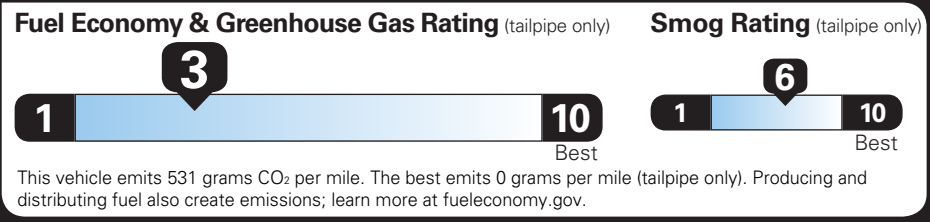

CONNECTIVITY & TECHNOLOGY

- CHEVROLET INFOTAINMENT 3 7" DIAG COLOR TOUCHSCREEN
- ADDITIONAL FEATURES FOR COMPATIBLE PHONES INCLUDE: BLUETOOTH AUDIO STREAMING VOICE COMMAND PASSTHROUGH TO PHONE, WIRELESS ANDROID AUTO & APPLE CARPLAY CAPABLE

8 YEARS ONSTAR BASICS

- SEE ONSTAR.COM FOR TERMS
- DRIVER INFORMATION CENTER
- REMOTE KEYLESS ENTRY
- PUSH BUTTON START

INTERIOR

- AIR CONDITIONING
- FRONT 40/20/40 BENCH SEATS W/ ARMREST & UNDERSEAT STORAGE

EXTERIOR

- CORNERSTEP REAR BUMPER
- LOCKING TAILGATE
- FRONT RECOVERY HOOKS

MANUFACTURER'S SUGGESTED RETAIL PRICE

STANDARD VEHICLE PRICE $41,700.00

OPTIONS & PRICING

OPTIONS INSTALLED BY THE MANUFACTURER (MAY REPLACE STANDARD EQUIPMENT SHOWN)

ENGINE: 5.3L ECOTEC3 V8 1,595.00

WITH DYNAMIC FUEL MANAGEMENT

- CHEVYTEC SPRAY-ON BEDLINER 545.00
- GVWR: 6,900 LBS. (3,130 KG) INC.
- REAR AXLE: 3.23 RATIO INC.
- 17" PAINTED STEEL WHEELS INC.

TOTAL OPTIONS	$2,140.00
TOTAL VEHICLE & OPTIONS	$43,840.00
DESTINATION CHARGE	2,795.00

TOTAL VEHICLE PRICE* $46,635.00

EPA DOT Fuel Economy and Environment

Gasoline Vehicle

SILVERADO 4WD

Fuel Economy

17 MPG combined city/hwy

15 MPG city

19 MPG highway

5.9 gallons per 100 miles

You spend **$6,000** more in fuel costs over 5 years compared to the average new vehicle.

Annual fuel cost **$2,900**

Actual results will vary for many reasons, including driving conditions and how you drive and maintain your vehicle. The average new vehicle gets 29 MPG and costs $8,500 to fuel over 5 years. Cost estimates are based on 15,000 miles per year at $3.30 per gallon. MPGe is miles per gasoline gallon equivalent. Vehicle emissions are a significant cause of climate change and smog.

fuel economy.gov
Calculate personalized estimates and compare vehicles

GOVERNMENT 5-STAR SAFETY RATINGS

Overall Vehicle Score ★★★★★
Based on the combined ratings of frontal, side and rollover. Should ONLY be compared to other vehicles of similar size and weight.

Frontal Crash ★★★★★
Based on the risk of injury in a frontal impact. Should ONLY be compared to other vehicles of similar size and weight.

Side Crash ★★★★★
Based on the risk of injury in a side impact.

Rollover ★★★★★
Based on the risk of rollover in a single-vehicle crash.

Star ratings range from 1 to 5 stars (★★★★★) with 5 being the highest.
Source: National Highway Traffic Safety Administration (NHTSA)
www.safercar.gov or 1-888-327-4236

PARTS CONTENT INFORMATION

FOR VEHICLES IN THIS CARLINE:
U.S./CANADIAN PARTS CONTENT: 38%
MAJOR SOURCES OF FOREIGN PARTS CONTENT: MEXICO 36%

NOTE: PARTS CONTENT DOES NOT INCLUDE FINAL ASSEMBLY, DISTRIBUTION, OR OTHER NON-PARTS COSTS.

FOR THIS VEHICLE:
FINAL ASSEMBLY POINT: SILAO, GJ MEXICO
COUNTRY OF ORIGIN: ENGINE: UNITED STATES TRANSMISSION: UNITED STATES

This label has been applied pursuant to Federal law - Do not remove prior to delivery to the ultimate purchaser. *Includes Manufacturer's Recommended Pre-Delivery Service. Does not include dealer installed options and accessories not listed above, local taxes or license fees.

© 2009 General Motors LLC
GMLBL_PROD_0044 - 11/01/2025

Better drives start with OnStar®
Activate today

Learn more at onstar.com, or scan the QR code
onstar.com/privacy

ORDER NO FVCP0G SALES CODE C
SALES MODEL CODE CK10903
DEALER NO 07284
FINAL ASSEMBLY: SILAO, GJ MEXICO

VIN 3GCNKAED9TG356092 REISSUE

DEALER TO WHOM DELIVERED
CALDWELL COUNTRY CHEVROLET/CALDWELL
800 STATE HWY 21 EAST
CALDWELL, TX 77836-4512