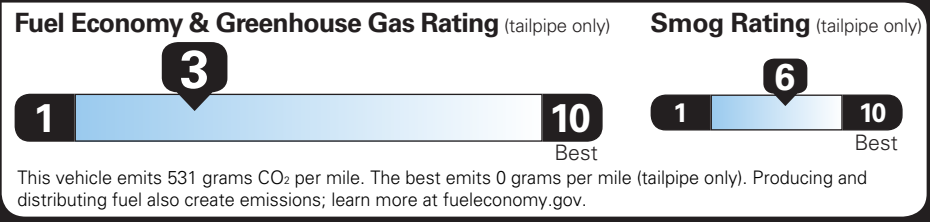

SEE ONSTAR.COM FOR TERMS

- DRIVER INFORMATION CENTER
- REMOTE KEYLESS ENTRY
- PUSH BUTTON START

INTERIOR

- AIR CONDITIONING
- FRONT 40/20/40 BENCH SEATS W/ ARMREST & UNDERSEAT STORAGE

EXTERIOR

- CORNERSTEP REAR BUMPER
- LOCKING TAILGATE
- FRONT RECOVERY HOOKS

MANUFACTURER'S SUGGESTED RETAIL PRICE

STANDARD VEHICLE PRICE $41,700.00

OPTIONS & PRICING

OPTIONS INSTALLED BY THE MANUFACTURER (MAY REPLACE STANDARD EQUIPMENT SHOWN)

ENGINE: 5.3L ECOTEC3 V8 1,595.00
WITH DYNAMIC FUEL MANAGEMENT

WT VALUE PACKAGE 820.00

- DEEP-TINTED GLASS
- REAR WINDOW DEFOGGER
- TRAILERING PACKAGE
- AUTO LOCKING REAR DIFFERENTIAL 395.00
- ALL-TERRAIN TIRES 395.00
- WORK TRUCK PACKAGE 175.00
- SKID PLATES
- HEAVY-DUTY AIR FILTER
- GVWR: 6,900 LBS. (3,130 KG) INC.
- REAR AXLE: 3.23 RATIO INC.
- 17" PAINTED STEEL WHEELS INC.

TOTAL OPTIONS $3,380.00

TOTAL VEHICLE & OPTIONS $45,080.00

DESTINATION CHARGE 2,595.00

TOTAL BEFORE SAVINGS $47,675.00

WT VALUE PACKAGE DISCOUNT -500.00

TOTAL VEHICLE PRICE* $47,175.00

EPA DOT Fuel Economy and Environment

Gasoline Vehicle

SILVERADO 4WD

Fuel Economy

17 MPG combined city/hwy

15 MPG city

19 MPG highway

5.9 gallons per 100 miles

You spend **$6,000** more in fuel costs over 5 years compared to the average new vehicle.

Annual fuel cost **$2,900**

Actual results will vary for many reasons, including driving conditions and how you drive and maintain your vehicle. The average new vehicle gets 29 MPG and costs $8,500 to fuel over 5 years. Cost estimates are based on 15,000 miles per year at $3.30 per gallon. MPGe is miles per gasoline gallon equivalent. Vehicle emissions are a significant cause of climate change and smog.

fueleconomy.gov
Calculate personalized estimates and compare vehicles

GOVERNMENT 5-STAR SAFETY RATINGS

This vehicle has not been rated by the government for overall vehicle score, frontal crash, side crash or rollover risk.

Source: National Highway Traffic Safety Administration (NHTSA)
www.safercar.gov or 1-888-327-4236

PARTS CONTENT INFORMATION

FOR VEHICLES IN THIS CARLINE:
U.S./CANADIAN PARTS CONTENT: 38%
MAJOR SOURCES OF FOREIGN PARTS CONTENT: MEXICO 36%

NOTE: PARTS CONTENT DOES NOT INCLUDE FINAL ASSEMBLY, DISTRIBUTION, OR OTHER NON-PARTS COSTS.

FOR THIS VEHICLE:
FINAL ASSEMBLY POINT: SILAO, GJ MEXICO
COUNTRY OF ORIGIN: ENGINE: UNITED STATES TRANSMISSION: UNITED STATES

This label has been applied pursuant to Federal law - Do not remove prior to delivery to the ultimate purchaser. *Includes Manufacturer's Recommended Pre-Delivery Service. Does not include dealer installed options and accessories not listed above, local taxes or license fees.

© 2009 General Motors LLC
GMLBL_PROD_0043 - 10/23/2023

Better drives start with OnStar®
Activate today

Learn more at onstar.com, or scan the QR code
onstar.com/privacy

ORDER NO FJSNKD SALES CODE E
SALES MODEL CODE CK10903
DEALER NO 26487
FINAL ASSEMBLY: SILAO, GJ MEXICO

VIN 3GCNKAED9TG116766 REISSUE

DEALER TO WHOM DELIVERED
FERMAN CHEVROLET OF TARPON SPRINGS
43520 US HWY 19 N
TARPON SPRINGS, FL 34689-6224