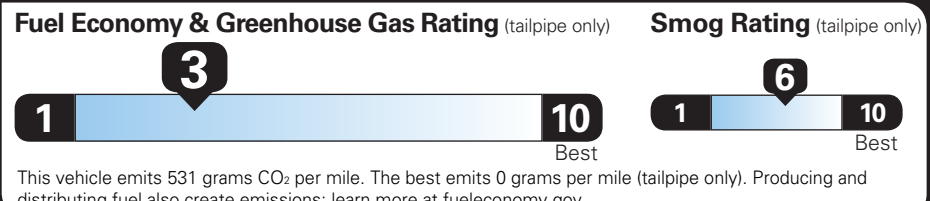

Actual results will vary for many reasons, including driving conditions and how you drive and maintain your vehicle. The average new vehicle gets 29 MPG and costs $8,500 to fuel over 5 years. Cost estimates are based on 15,000 miles per year at $3.30 per gallon. MPGe is miles per gasoline gallon equivalent. Vehicle emissions are a significant cause of climate change and smog.

fuelconomy.gov
Calculate personalized estimates and compare vehicles

GOVERNMENT 5-STAR SAFETY RATINGS

This vehicle has not been rated by the government for overall vehicle score, frontal crash, side crash or rollover risk.

Source: National Highway Traffic Safety Administration (NHTSA)
www.safercar.gov or 1-888-327-4236

PARTS CONTENT INFORMATION

FOR VEHICLES IN THIS CARLINE:
U.S./CANADIAN PARTS CONTENT: 38%
MAJOR SOURCES OF FOREIGN PARTS CONTENT: MEXICO 36%

NOTE: PARTS CONTENT DOES NOT INCLUDE FINAL ASSEMBLY, DISTRIBUTION, OR OTHER NON-PARTS COSTS.

FOR THIS VEHICLE:
FINAL ASSEMBLY POINT: SILAO, GJ MEXICO
COUNTRY OF ORIGIN: ENGINE: UNITED STATES TRANSMISSION: UNITED STATES

This label has been applied pursuant to Federal law - Do not remove prior to delivery to the ultimate purchaser. *Includes Manufacturer's Recommended Pre-Delivery Service. Does not include dealer installed options and accessories not listed above, local taxes or license fees.

© 2009 General Motors LLC
GMLBL_PROD_0043 - 10/23/2023

Equipped with the safety and security of OnStar.
Visit onstar.com for details.
onstar.com/privacy

WARNING
Cancer and Reproductive Harm
www.P65Warnings.ca.gov/
passenger-vehicle
SEE OWNER'S MANUAL

ORDER NO FJCHX2 SALES CODE E
SALES MODEL CODE CK10903
DEALER NO 06372
FINAL ASSEMBLY: SILAO, GJ MEXICO

VIN 3GCNKAED8TG115236 REISSUE

DEALER TO WHOM DELIVERED
THURSTON AUTO PLAZA
2800 N STATE ST
UKIAH, CA 95482-3028