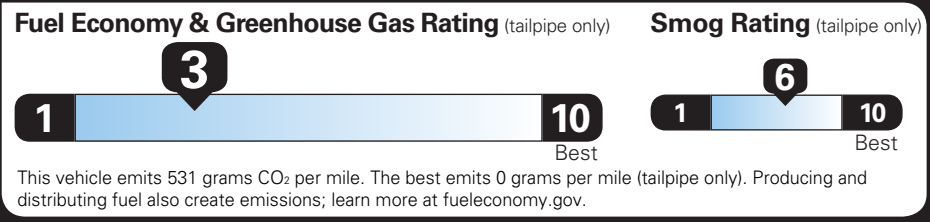

8 YEARS ONSTAR BASICS

- SEE ONSTAR.COM FOR TERMS
- DRIVER INFORMATION CENTER
- REMOTE KEYLESS ENTRY
- PUSH BUTTON START

INTERIOR

- AIR CONDITIONING
- FRONT 40/20/40 BENCH SEATS W/ ARMREST & UNDERSEAT STORAGE

EXTERIOR

- CORNERSTEP REAR BUMPER
- LOCKING TAILGATE
- FRONT RECOVERY HOOKS

MANUFACTURER'S SUGGESTED RETAIL PRICE

STANDARD VEHICLE PRICE $41,700.00

OPTIONS & PRICING

OPTIONS INSTALLED BY THE MANUFACTURER (MAY REPLACE STANDARD EQUIPMENT SHOWN)

ENGINE: 5.3L ECOTEC3 V8 1,595.00

WITH DYNAMIC FUEL MANAGEMENT

WT VALUE PACKAGE	820.00
• DEEP-TINTED GLASS	
• REAR WINDOW DEFOGGER	
• TRAILERING PACKAGE	
CHEVYTEC SPRAY-ON BEDLINER	545.00
AUTO LOCKING REAR DIFFERENTIAL	395.00
GVWR: 6,900 LBS. (3,130 KG)	INC.
REAR AXLE: 3.23 RATIO	INC.
17" PAINTED STEEL WHEELS	INC.

TOTAL OPTIONS	$3,355.00
TOTAL VEHICLE & OPTIONS	$45,055.00
DESTINATION CHARGE	2,595.00
TOTAL BEFORE SAVINGS	$47,650.00
WT VALUE PACKAGE DISCOUNT	-500.00

TOTAL VEHICLE PRICE* $47,150.00

EPA DOT Fuel Economy and Environment

Gasoline Vehicle

SILVERADO 4WD

Fuel Economy

17 MPG combined city/hwy

15 MPG city

19 MPG highway

5.9 gallons per 100 miles

You spend **$6,000** more in fuel costs over 5 years compared to the average new vehicle.

Annual fuel cost $2,900

Actual results will vary for many reasons, including driving conditions and how you drive and maintain your vehicle. The average new vehicle gets 29 MPG and costs $8,500 to fuel over 5 years. Cost estimates are based on 15,000 miles per year at $3.30 per gallon. MPGe is miles per gasoline gallon equivalent. Vehicle emissions are a significant cause of climate change and smog.

fuelconomy.gov
Calculate personalized estimates and compare vehicles

GOVERNMENT 5-STAR SAFETY RATINGS

This vehicle has not been rated by the government for overall vehicle score, frontal crash, side crash or rollover risk.

Source: National Highway Traffic Safety Administration (NHTSA)
www.safercar.gov or 1-888-327-4236

PARTS CONTENT INFORMATION

FOR VEHICLES IN THIS CARLINE:
U.S./CANADIAN PARTS CONTENT: 38%
MAJOR SOURCES OF FOREIGN PARTS CONTENT: MEXICO 36%

NOTE: PARTS CONTENT DOES NOT INCLUDE FINAL ASSEMBLY, DISTRIBUTION, OR OTHER NON-PARTS COSTS.

FOR THIS VEHICLE:
FINAL ASSEMBLY POINT: SILAO, GJ MEXICO
COUNTRY OF ORIGIN: ENGINE: UNITED STATES TRANSMISSION: UNITED STATES

This label has been applied pursuant to Federal law - Do not remove prior to delivery to the ultimate purchaser. *Includes Manufacturer's Recommended Pre-Delivery Service. Does not include dealer installed options and accessories not listed above, local taxes or license fees.

© 2009 General Motors LLC
GMLBL_PROD_0043 - 10/23/2023

Better drives start with OnStar®
Activate today

Learn more at onstar.com, or scan the QR code
onstar.com/privacy

ORDER NO FKHFVZ SALES CODE E
SALES MODEL CODE CK10903
DEALER NO 11024
FINAL ASSEMBLY: SILAO, GJ MEXICO

VIN 3GCNKAED7TG133307 REISSUE

DEALER TO WHOM DELIVERED
DEHAVEN CHEVROLET INC.
5200 ILLINOIS RD
FORT WAYNE, IN 46804-1175