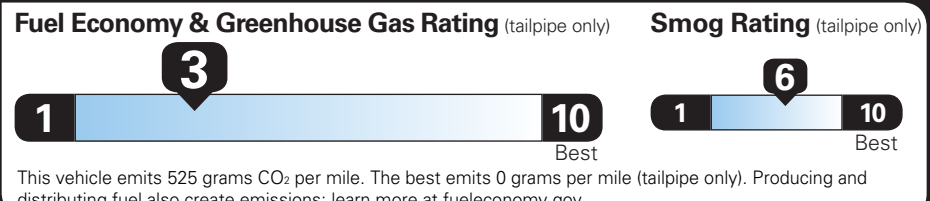

Actual results will vary for many reasons, including driving conditions and how you drive and maintain your vehicle. The average new vehicle gets 28 MPG and costs $9,500 to fuel over 5 years. Cost estimates are based on 15,000 miles per year at $3.50 per gallon. MPGe is miles per gasoline gallon equivalent. Vehicle emissions are a significant cause of climate change and smog.

fuelconomy.gov
Calculate personalized estimates and compare vehicles

GOVERNMENT 5-STAR SAFETY RATINGS

This vehicle has not been rated by the government for overall vehicle score, frontal crash, side crash or rollover risk.

Source: National Highway Traffic Safety Administration (NHTSA)
www.safercar.gov or 1-888-327-4236

PARTS CONTENT INFORMATION

FOR VEHICLES IN THIS CARLINE:
U.S./CANADIAN PARTS CONTENT: 37%
MAJOR SOURCES OF FOREIGN PARTS CONTENT: MEXICO 37%

NOTE: PARTS CONTENT DOES NOT INCLUDE FINAL ASSEMBLY, DISTRIBUTION, OR OTHER NON-PARTS COSTS.

FOR THIS VEHICLE:
FINAL ASSEMBLY POINT: SILAO, GJ MEXICO
COUNTRY OF ORIGIN: ENGINE: UNITED STATES TRANSMISSION: UNITED STATES

This label has been applied pursuant to Federal law - Do not remove prior to delivery to the ultimate purchaser. *Includes Manufacturer's Recommended Pre-Delivery Service. Does not include dealer installed options and accessories not listed above, local taxes or license fees.

© 2009 General Motors LLC
GMLBL_PROD_0043 - 10/23/2023

Equipped with the safety and security of OnStar®

Visit onstar.com for details.

onstar.com/privacy

ORDER NO DSXF6C SALES CODE E
SALES MODEL CODE CK10903
DEALER NO 11197
FINAL ASSEMBLY: SILAO, GJ MEXICO

VIN 3GCNKAED6SG156138 REISSUE

DEALER TO WHOM DELIVERED
GATES CHEVY WORLD, INC.
PO BOX 250
MISHAWAKA, IN 46546-0250