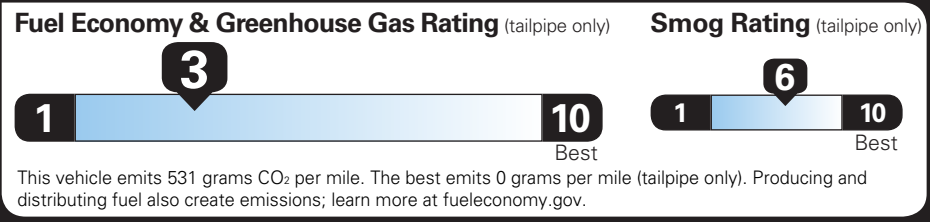

PERFORMANCE & MECHANICAL

- AUTOTRAC TRANSFER CASE
- STABILITRAK W/ TRAILER SWAY CONTROL & HILL START ASSIST
- ALL-SEASON TIRES
- BRAKE PAD WEAR INDICATOR

CONNECTIVITY & TECHNOLOGY

- CHEVROLET INFOTAINMENT 3 7" DIAG COLOR TOUCHSCREEN
- ADDITIONAL FEATURES FOR COMPATIBLE PHONES INCLUDE: BLUETOOTH AUDIO STREAMING VOICE COMMAND PASSTHROUGH TO PHONE, WIRELESS ANDROID AUTO & APPLE CARPLAY CAPABLE

8 YEARS ONSTAR BASICS

- SEE ONSTAR.COM FOR TERMS
- DRIVER INFORMATION CENTER
- REMOTE KEYLESS ENTRY
- PUSH BUTTON START

INTERIOR

- AIR CONDITIONING
- FRONT 40/20/40 BENCH SEATS W/ ARMREST & UNDERSEAT STORAGE

EXTERIOR

- CORNERSTEP REAR BUMPER
- LOCKING TAILGATE
- FRONT RECOVERY HOOKS

MANUFACTURER'S SUGGESTED RETAIL PRICE

STANDARD VEHICLE PRICE $41,700.00

OPTIONS & PRICING

OPTIONS INSTALLED BY THE MANUFACTURER (MAY REPLACE STANDARD EQUIPMENT SHOWN)

ENGINE: 5.3L ECOTEC3 V8 1,595.00

WITH DYNAMIC FUEL MANAGEMENT

GVWR: 6,900 LBS. (3,130 KG) INC.
REAR AXLE: 3.23 RATIO INC.
17" PAINTED STEEL WHEELS INC.

TOTAL OPTIONS $1,595.00

TOTAL VEHICLE & OPTIONS $43,295.00

DESTINATION CHARGE 2,795.00

TOTAL VEHICLE PRICE* $46,090.00

EPA DOT Fuel Economy and Environment

Gasoline Vehicle

SILVERADO 4WD

Fuel Economy

17 MPG combined city/hwy

15 MPG city

19 MPG highway

5.9 gallons per 100 miles

You spend **$6,000** more in fuel costs over 5 years compared to the average new vehicle.

Annual fuel cost **$2,900**

Actual results will vary for many reasons, including driving conditions and how you drive and maintain your vehicle. The average new vehicle gets 29 MPG and costs $8,500 to fuel over 5 years. Cost estimates are based on 15,000 miles per year at $3.30 per gallon. MPGe is miles per gasoline gallon equivalent. Vehicle emissions are a significant cause of climate change and smog.

fuelconomy.gov
Calculate personalized estimates and compare vehicles

GOVERNMENT 5-STAR SAFETY RATINGS

Overall Vehicle Score ★★★★★
Based on the combined ratings of frontal, side and rollover. Should ONLY be compared to other vehicles of similar size and weight.

Frontal Crash ★★★★★
Based on the risk of injury in a frontal impact. Should ONLY be compared to other vehicles of similar size and weight.

Side Crash ★★★★★
Based on the risk of injury in a side impact.

Rollover ★★★★★
Based on the risk of rollover in a single-vehicle crash.

Star ratings range from 1 to 5 stars (★★★★★) with 5 being the highest.
Source: National Highway Traffic Safety Administration (NHTSA)
www.safercar.gov or 1-888-327-4236

PARTS CONTENT INFORMATION

FOR VEHICLES IN THIS CARLINE:
U.S./CANADIAN PARTS CONTENT: 38%
MAJOR SOURCES OF FOREIGN PARTS CONTENT: MEXICO 36%

NOTE: PARTS CONTENT DOES NOT INCLUDE FINAL ASSEMBLY, DISTRIBUTION, OR OTHER NON-PARTS COSTS.

FOR THIS VEHICLE:
FINAL ASSEMBLY POINT: SILAO, GJ MEXICO
COUNTRY OF ORIGIN: ENGINE: UNITED STATES TRANSMISSION: UNITED STATES

This label has been applied pursuant to Federal law - Do not remove prior to delivery to the ultimate purchaser. *Includes Manufacturer's Recommended Pre-Delivery Service. Does not include dealer installed options and accessories not listed above, local taxes or license fees.

© 2009 General Motors LLC
GMLBL_PROD_0044 - 11/01/2025

ORDER NO FXZZKT SALES CODE R
SALES MODEL CODE CK10903
DEALER NO 36475
FINAL ASSEMBLY:
SILAO, GJ MEXICO

VIN 3GCNKAED3TG394336 REISSUE

DEALER TO WHOM DELIVERED
MURDOCK CHEVROLET, INC.
2375 S 625 W
WOODS CROSS, UT 84010-8182

Better drives start with OnStar®
Activate today

Learn more at onstar.com, or scan the QR code

onstar.com/privacy