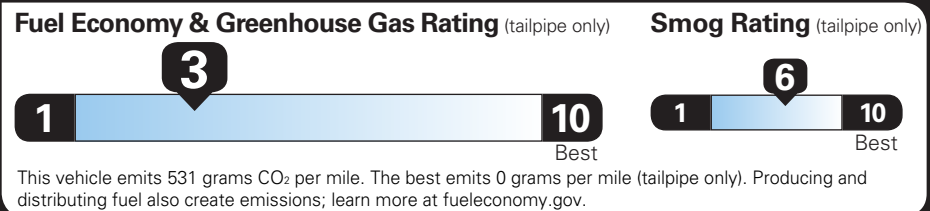

PERFORMANCE & MECHANICAL

- AUTOTRAC TRANSFER CASE
- STABILITRAK W/ TRAILER SWAY CONTROL & HILL START ASSIST
- ALL-SEASON TIRES
- BRAKE PAD WEAR INDICATOR

CONNECTIVITY & TECHNOLOGY

- CHEVROLET INFOTAINMENT 3 7" DIAG COLOR TOUCHSCREEN
- ADDITIONAL FEATURES FOR COMPATIBLE PHONES INCLUDE: BLUETOOTH AUDIO STREAMING VOICE COMMAND PASSTHROUGH TO PHONE, WIRELESS ANDROID AUTO & APPLE CARPLAY CAPABLE

8 YEARS ONSTAR BASICS

- SEE ONSTAR.COM FOR TERMS
- DRIVER INFORMATION CENTER
- REMOTE KEYLESS ENTRY
- PUSH BUTTON START

INTERIOR

- AIR CONDITIONING
- FRONT 40/20/40 BENCH SEATS W/ ARMREST & UNDERSEAT STORAGE

EXTERIOR

- CORNERSTEP REAR BUMPER
- LOCKING TAILGATE
- FRONT RECOVERY HOOKS

MANUFACTURER'S SUGGESTED RETAIL PRICE

STANDARD VEHICLE PRICE $41,700.00

OPTIONS & PRICING

OPTIONS INSTALLED BY THE MANUFACTURER (MAY REPLACE STANDARD EQUIPMENT SHOWN)

ENGINE: 5.3L ECOTEC3 V8 1,595.00

WITH DYNAMIC FUEL MANAGEMENT

GVWR: 6,900 LBS. (3,130 KG) INC.
REAR AXLE: 3.23 RATIO INC.
17" PAINTED STEEL WHEELS INC.

TOTAL OPTIONS $1,595.00

TOTAL VEHICLE & OPTIONS $43,295.00

DESTINATION CHARGE 2,795.00

TOTAL VEHICLE PRICE* $46,090.00

EPA DOT Fuel Economy and Environment

Gasoline Vehicle

SILVERADO 4WD

Fuel Economy

17 MPG combined city/hwy

15 MPG city

19 MPG highway

5.9 gallons per 100 miles

You spend **$6,000** more in fuel costs over 5 years compared to the average new vehicle.

Annual fuel cost $2,900

Actual results will vary for many reasons, including driving conditions and how you drive and maintain your vehicle. The average new vehicle gets 29 MPG and costs $8,500 to fuel over 5 years. Cost estimates are based on 15,000 miles per year at $3.30 per gallon. MPGe is miles per gasoline gallon equivalent. Vehicle emissions are a significant cause of climate change and smog.

fueleconomy.gov
Calculate personalized estimates and compare vehicles

GOVERNMENT 5-STAR SAFETY RATINGS

Overall Vehicle Score ★★★★★
Based on the combined ratings of frontal, side and rollover. Should ONLY be compared to other vehicles of similar size and weight.

Frontal Crash Driver Passenger ★★★★★
Based on the risk of injury in a frontal impact. Should ONLY be compared to other vehicles of similar size and weight.

Side Crash Front seat Rear seat ★★★★★ Not Rated
Based on the risk of injury in a side impact.

Rollover ★★★★★
Based on the risk of rollover in a single-vehicle crash.

Star ratings range from 1 to 5 stars (★★★★★) with 5 being the highest.
Source: National Highway Traffic Safety Administration (NHTSA)
www.safercar.gov or 1-888-327-4236

PARTS CONTENT INFORMATION

FOR VEHICLES IN THIS CARLINE:
U.S./CANADIAN PARTS CONTENT: 38%
MAJOR SOURCES OF FOREIGN PARTS CONTENT: MEXICO 36%

NOTE: PARTS CONTENT DOES NOT INCLUDE FINAL ASSEMBLY, DISTRIBUTION, OR OTHER NON-PARTS COSTS.

FOR THIS VEHICLE:
FINAL ASSEMBLY POINT:
SILAO, GJ MEXICO
COUNTRY OF ORIGIN:
ENGINE: UNITED STATES
TRANSMISSION: UNITED STATES

This label has been applied pursuant to Federal law - Do not remove prior to delivery to the ultimate purchaser. *Includes Manufacturer's Recommended Pre-Delivery Service. Does not include dealer installed options and accessories not listed above, local taxes or license fees.

© 2009 General Motors LLC
GMLBL_PROD_0044 - 11/01/2025

ORDER NO FXZZK6 SALES CODE R
SALES MODEL CODE CK10903
DEALER NO 36475
FINAL ASSEMBLY:
SILAO, GJ MEXICO

VIN 3GCNKAED2TG395140 REISSUE

DEALER TO WHOM DELIVERED
MURDOCK CHEVROLET, INC.
2375 S 625 W
WOODS CROSS, UT 84010-8182

Better drives start with OnStar®
Activate today

Learn more at onstar.com, or scan the QR code

onstar.com/privacy